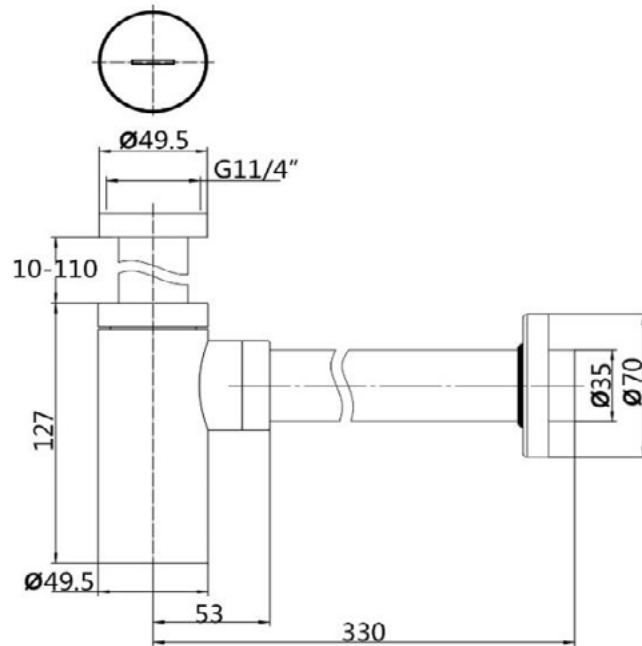

Construction	Brass & Zinc Alloy
Finishes	Brushed Brass PVD Finish
Product Type	Contemporary
Plumbing Systems	Suitable for all plumbing systems
Size	320mm
Fitting	Ø35mm
Guarantee	10 years against manufacturing faults (3 Years on Serviceable Parts).