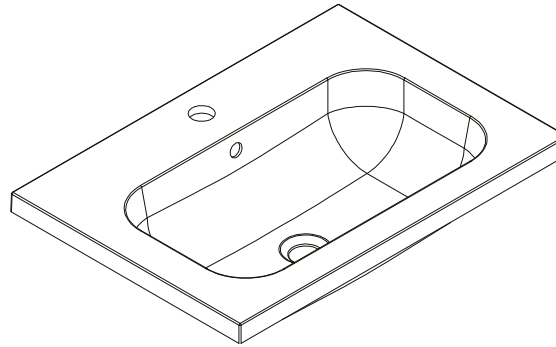

**SIZE:** H 160 x W 600 x D 420mm

**MATERIAL:** Resin

**TAP HOLE:** One

**COLOUR:** White

The information contained on this page was correct at date of issue. Fitting dimensions are provided as a guide only. Some variation may occur due to manufacturing tolerances. We pursue a policy of continuing improvement in design and performance of our products and so reserve the right to change specifications without prior notice.