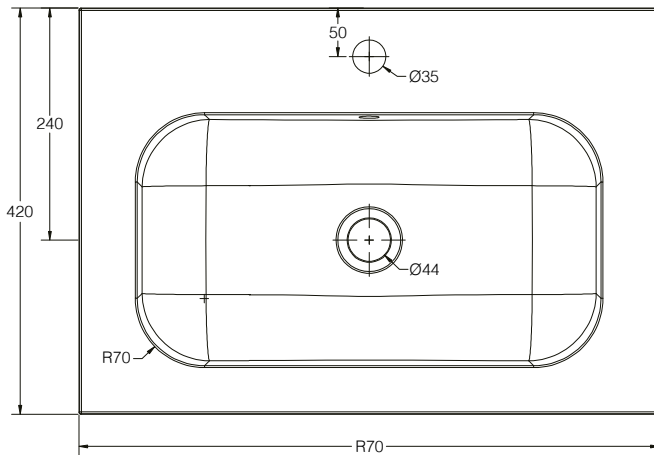

**SIZE:** H 160 x W 600 x D 420mm

**MATERIAL:** Resin

**TAP HOLE:** One

**COLOUR:** White

The information contained on this page was correct at date of issue. Fitting dimensions are provided as a guide only. Some variation may occur due to manufacturing tolerances. We pursue a policy of continuing improvement in design and performance of our products and so reserve the right to change specifications without prior notice.