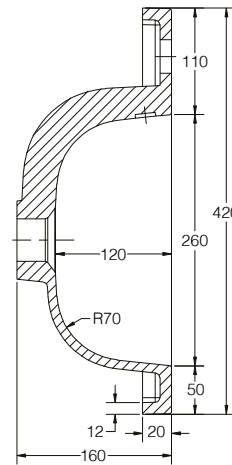

**SIZE:** H 160 x W 600 x D 420mm

**MATERIAL:** Resin

**TAP HOLE:** One

**COLOUR:** White

The information contained on this page was correct at date of issue. Fitting dimensions are provided as a guide only. Some variation may occur due to manufacturing tolerances. We pursue a policy of continuing improvement in design and performance of our products and so reserve the right to change specifications without prior notice.