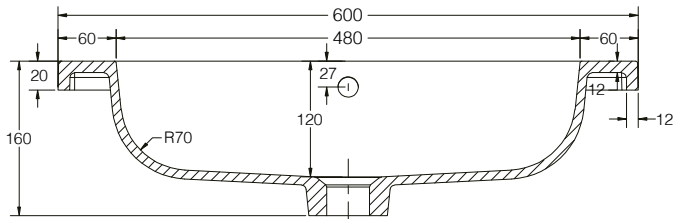

**SIZE:** H 160 x W 600 x D 420mm

**MATERIAL:** Resin

**TAP HOLE:** One

**COLOUR:** White

The information contained on this page was correct at date of issue. Fitting dimensions are provided as a guide only. Some variation may occur due to manufacturing tolerances. We pursue a policy of continuing improvement in design and performance of our products and so reserve the right to change specifications without prior notice.