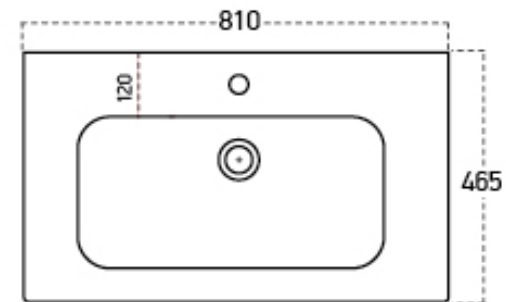

Core 800mm Basin

RANGE: CORE

SIZE: H 170 x W 810 x D 465mm

BASIN MATERIAL: CERAMIC

TAP HOLE(S): ONE

The information contained on this page was correct at date of issue. Fitting dimensions are provided as a guide only. Some variation may occur due to manufacturing tolerances. We pursue a policy of continuing improvement in design and performance of our products and so reserve the right to change specifications without prior notice.