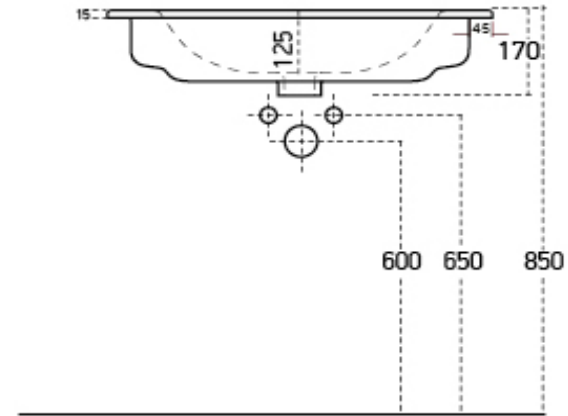

Core 800mm Basin

RANGE: CORE

SIZE: H 170 x W 810 x D 465mm

BASIN MATERIAL: CERAMIC

TAP HOLE(S): ONE

The information contained on this page was correct at date of issue. Fitting dimensions are provided as a guide only. Some variation may occur due to manufacturing tolerances. We pursue a policy of continuing improvement in design and performance of our products and so reserve the right to change specifications without prior notice.