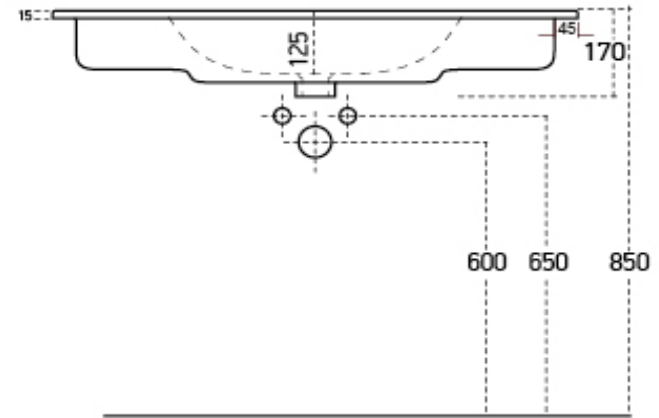

Core 1000mm Basin

RANGE: CORE

SIZE: H 170 x W 1010 x D 465mm

BASIN MATERIAL: CERAMIC

TAP HOLE(S): ONE

The information contained on this page was correct at date of issue. Fitting dimensions are provided as a guide only. Some variation may occur due to manufacturing tolerances. We pursue a policy of continuing improvement in design and performance of our products and so reserve the right to change specifications without prior notice.