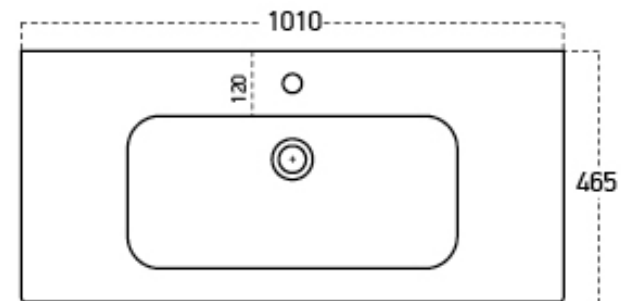

Core 1000mm Basin

RANGE: CORE

SIZE: H 170 x W 1010 x D 465mm

BASIN MATERIAL: CERAMIC

TAP HOLE(S): ONE

The information contained on this page was correct at date of issue. Fitting dimensions are provided as a guide only. Some variation may occur due to manufacturing tolerances. We pursue a policy of continuing improvement in design and performance of our products and so reserve the right to change specifications without prior notice.