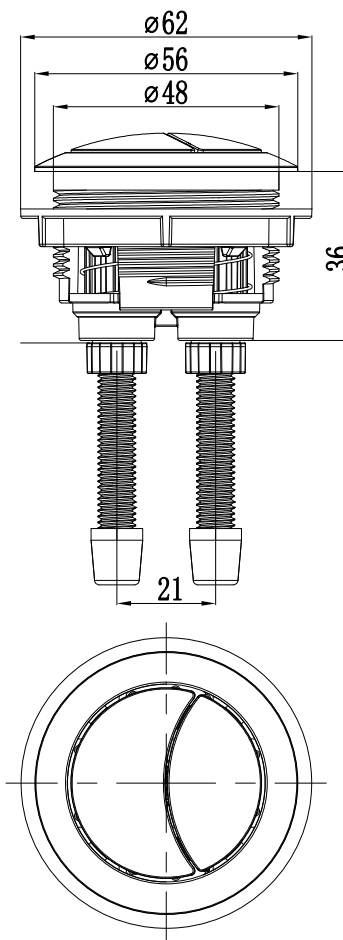

Dual Flush Cistern Buttons

CODE:

- DFCBBE
- DFCBBB
- DFCBGM

NOTE:

- For close coupled cisterns only
- Size: 48mm

The information contained on this page was correct at date of issue. Fitting dimensions are provided as a guide only. Some variation may occur due to manufacturing tolerances. We pursue a policy of continuing improvement in design and performance of our products and so reserve the right to change specifications without prior notice.