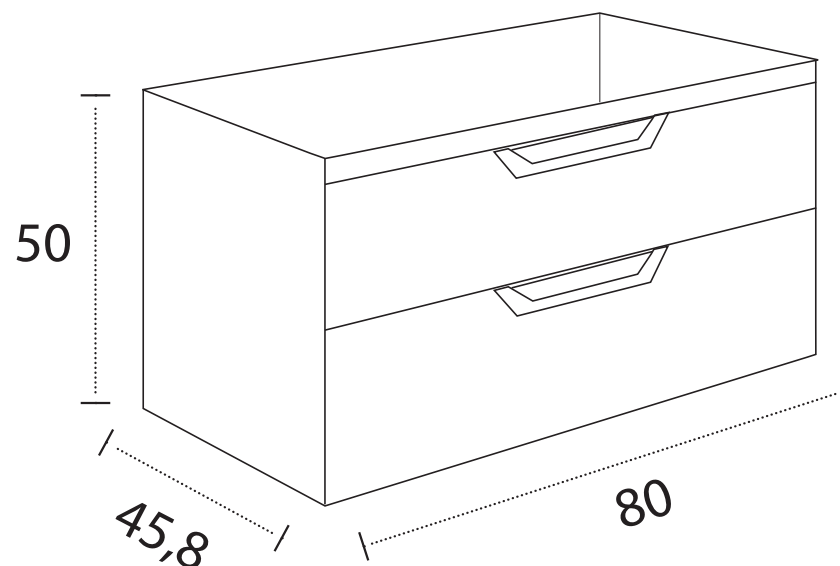

# Madison 800mm 2 Drawer Wall Unit Only

**RANGE:** MADISON

**SIZE:** H 500 X W 800 X D 458MM

**FINISH:** GLOSS / MATT

**BASIN MATERIAL:** CERAMIC

**TAP HOLE(S):** ONE