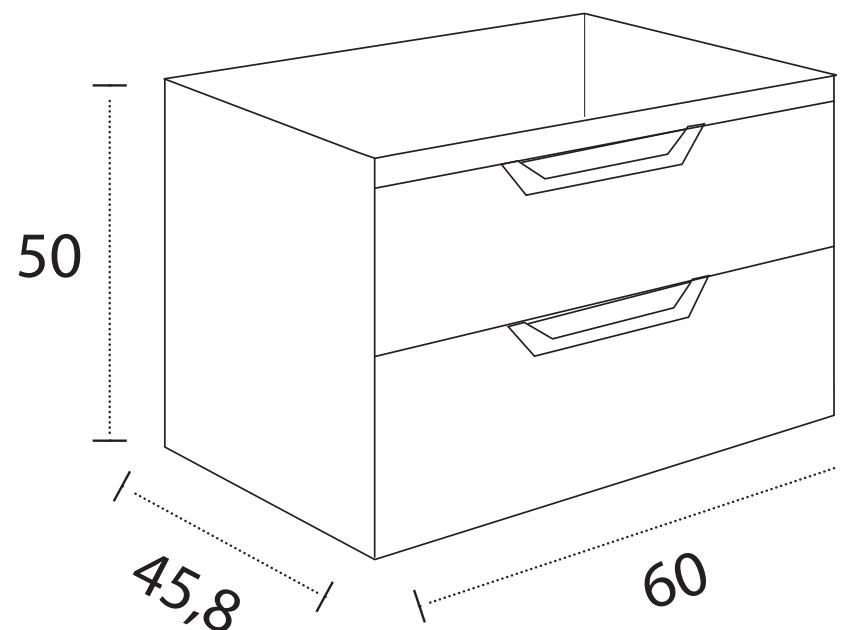

Madison 600mm 2 Drawer Wall Unit Only

RANGE: MADISON

SIZE: H 500 X W 600 X D 458MM

FINISH: GLOSS / MATT

BASIN MATERIAL: CERAMIC

TAP HOLE(S): ONE

COLOUR OPTIONS:

The information contained on this page was correct at date of issue. Fitting dimensions are provided as a guide only. Some variation may occur due to manufacturing tolerances. We pursue a policy of continuing improvement in design and performance of our products and so reserve the right to change specifications without prior notice.