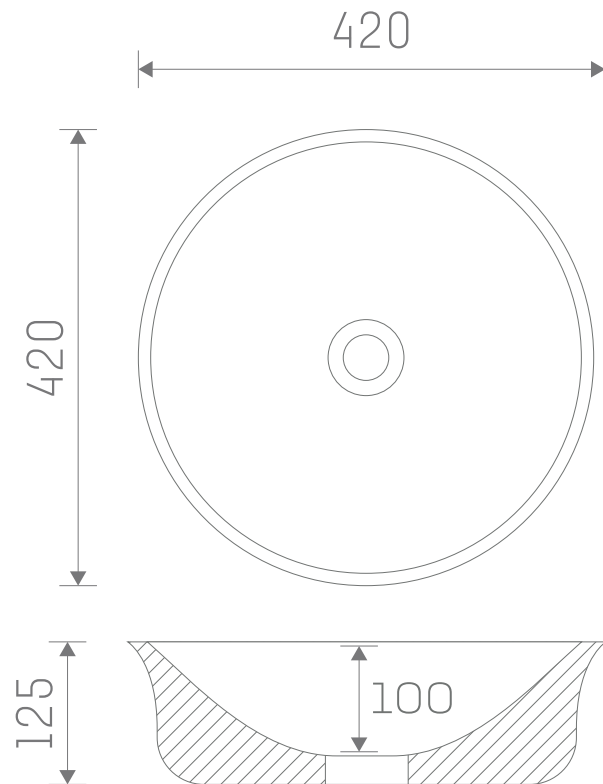

Venice Freestanding Basin

SIZE: H 125 X W 420 X D 420 mm

MATERIAL: Ceramic

COLOUR/FINISH: White Gloss

NOTE: Requires Unslotted Waste

The information contained on this page was correct at date of issue. Fitting dimensions are provided as a guide only. Some variation may occur due to manufacturing tolerances. We pursue a policy of continuing improvement in design and performance of our products and so reserve the right to change specifications without prior notice.