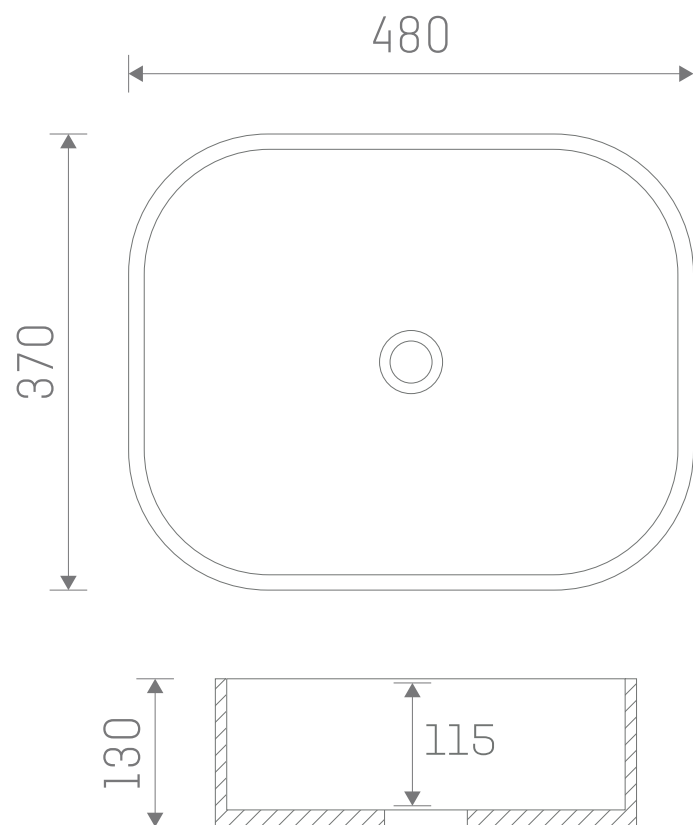

Vespa Freestanding Basin

SIZE: H 130 X W 480 X D 370 mm

MATERIAL: Ceramic

COLOUR/FINISH: White Gloss

NOTE: Requires Unslotted Waste

The information contained on this page was correct at date of issue. Fitting dimensions are provided as a guide only. Some variation may occur due to manufacturing tolerances. We pursue a policy of continuing improvement in design and performance of our products and so reserve the right to change specifications without prior notice.