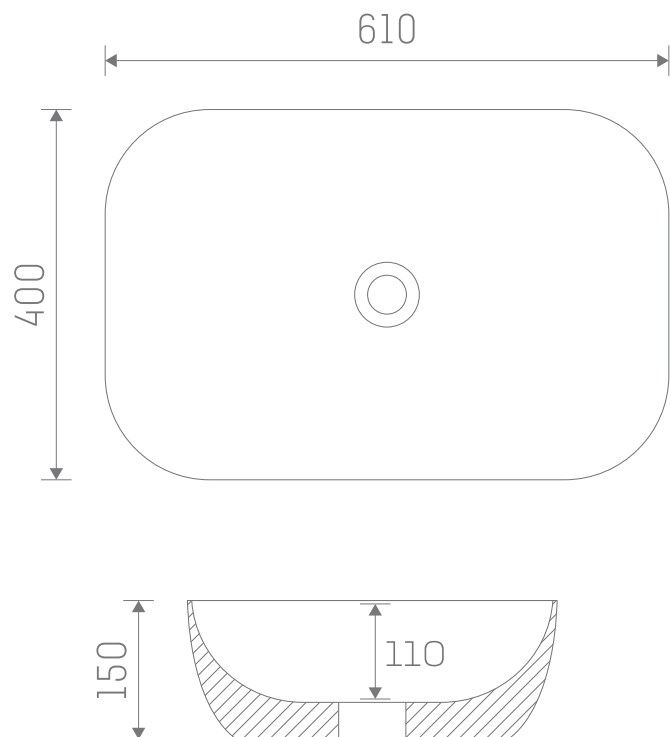

Rome Freestanding Basin

SIZE: H 150 X W 610 X D 400 mm

MATERIAL: Ceramic

COLOUR/FINISH: White Gloss

NOTE: Requires Unslotted Waste

The information contained on this page was correct at date of issue. Fitting dimensions are provided as a guide only. Some variation may occur due to manufacturing tolerances. We pursue a policy of continuing improvement in design and performance of our products and so reserve the right to change specifications without prior notice.