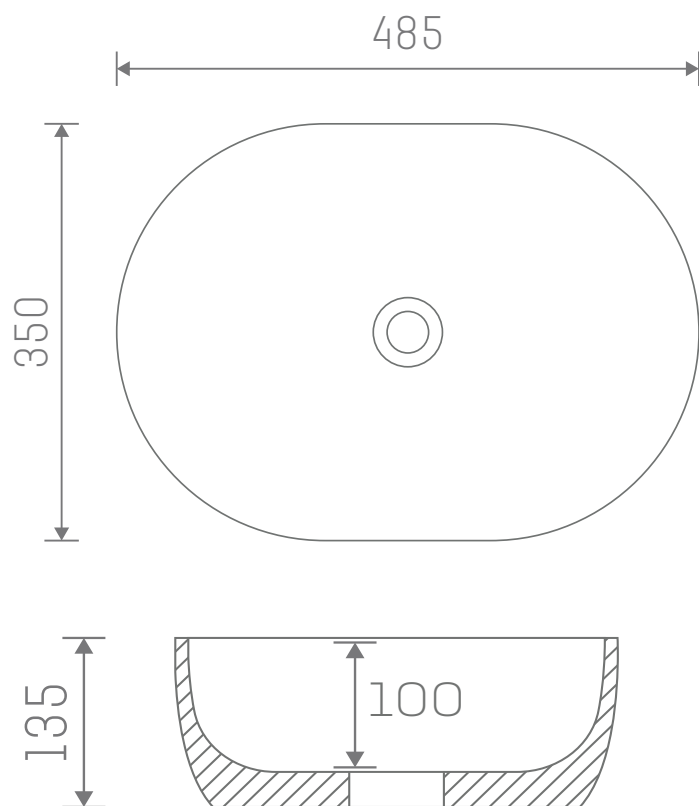

Nera Freestanding Ceramic Basin

SIZE: H 135 X W 475 X D 340 mm

MATERIAL: Ceramic

COLOUR/FINISH: White Gloss

The information contained on this page was correct at date of issue. Fitting dimensions are provided as a guide only. Some variation may occur due to manufacturing tolerances. We pursue a policy of continuing improvement in design and performance of our products and so reserve the right to change specifications without prior notice.