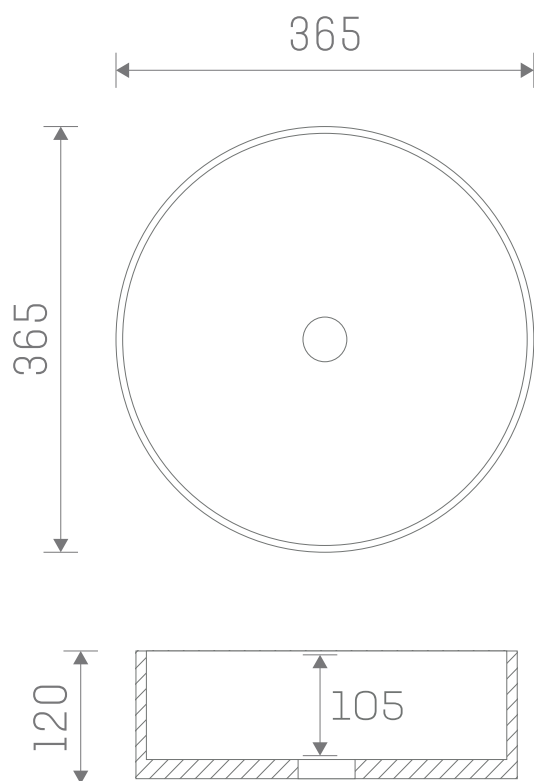

# Braga Freestanding Ceramic Basin with Chevron Texture

**SIZE:** H 120 X W 365 X D 365 mm

**MATERIAL:** Ceramic

**COLOUR/FINISH:** White Gloss

The information contained on this page was correct at date of issue. Fitting dimensions are provided as a guide only. Some variation may occur due to manufacturing tolerances. We pursue a policy of continuing improvement in design and performance of our products and so reserve the right to change specifications without prior notice.