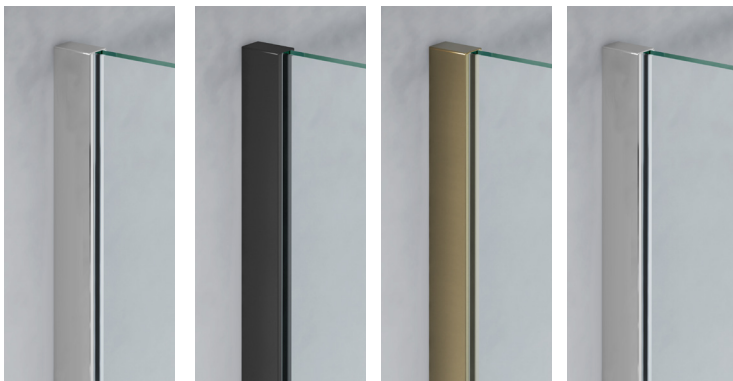

Emmi Wetroom Bracing Bar Kit

PRODUCT CODES	EMWBBCP - Chrome EMWBBBL - Matt Black EMWBBBB - Brushed Brass EMWBGM - Gun Metal
COLOURS	Chrome Matt Black Brushed Brass Gun Metal
SIZE	Top Bar: L 1200mm
FITTING	Kit includes: <ul style="list-style-type: none"> • 1200mm Bracing Bar (can be cut to size) • Wall Bracket • Glass Clamp

Glass Clip

Wall Bracket

Top Bar

COLOUR OPTIONS:

CHROME

MATT BLACK

BRUSHED BRASS

GUN METAL