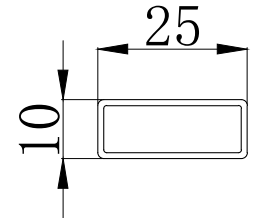

Emmi Wetroom Bracing Bar Kit

PRODUCT CODES	EMWBBCP - Chrome EMWBBBL - Matt Black EMWBBBB - Brushed Brass EMWBGM - Gun Metal
COLOURS	Chrome Matt Black Brushed Brass Gun Metal
SIZE	Top Bar: L 1200mm
FITTING	Kit includes: <ul style="list-style-type: none"> • 1200mm Bracing Bar (can be cut to size) • Wall Bracket • Glass Clamp

Glass Clip

Wall Bracket

Top Bar

COLOUR OPTIONS:

CHROME

MATT BLACK

BRUSHED BRASS

GUN METAL