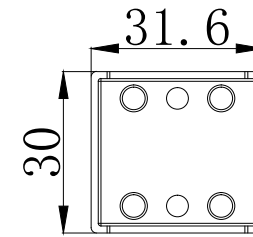

Wall Bracket