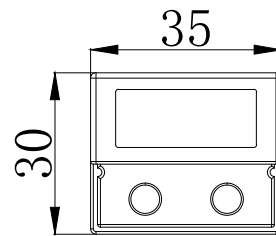

Emmi Wetroom Bracing Bar Kit

PRODUCT CODES	EMWBBCP - Chrome EMWBBBL - Matt Black EMWBBBB - Brushed Brass EMWBGM - Gun Metal
COLOURS	Chrome Matt Black Brushed Brass Gun Metal
SIZE	Top Bar: L 1200mm
FITTING	Kit includes: <ul style="list-style-type: none"> • 1200mm Bracing Bar (can be cut to size) • Wall Bracket • Glass Clamp

Glass Clip

Wall Bracket

Top Bar

COLOUR OPTIONS:

CHROME

MATT BLACK

BRUSHED BRASS

GUN METAL