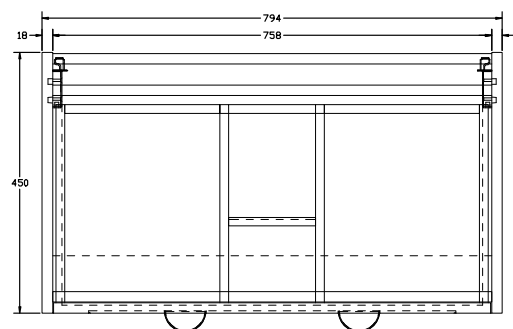

Clayton 800mm Wall Unit Only

RANGE: CLAYTON

SIZE: H 580 X W 794 X D 450MM

FINISH: MATT

FEATURES:

- Cart Oak Internal
- Chrome Handles
- Wood Effect

COLOUR OPTIONS:

INDIGO ASH
(MATT)

GRAPHITE ASH
(MATT)

The information contained on this page was correct at date of issue. Fitting dimensions are provided as a guide only. Some variation may occur due to manufacturing tolerances. We pursue a policy of continuing improvement in design and performance of our products and so reserve the right to change specifications without prior notice.