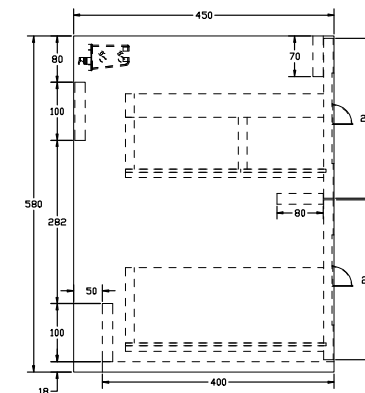

Clayton 800mm Wall Unit Only

RANGE: CLAYTON

SIZE: H 580 X W 794 X D 450MM

FINISH: MATT

FEATURES:

- Cart Oak Internal
- Chrome Handles
- Wood Effect

COLOUR OPTIONS:

INDIGO ASH
(MATT)

GRAPHITE ASH
(MATT)

The information contained on this page was correct at date of issue. Fitting dimensions are provided as a guide only. Some variation may occur due to manufacturing tolerances. We pursue a policy of continuing improvement in design and performance of our products and so reserve the right to change specifications without prior notice.