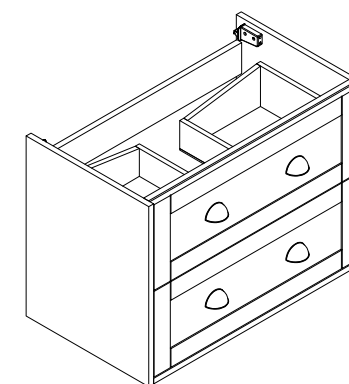

Clayton 800mm Wall Unit Only

RANGE: CLAYTON

SIZE: H 580 X W 794 X D 450MM

FINISH: MATT

FEATURES:

- Cart Oak Internal
- Chrome Handles
- Wood Effect

COLOUR OPTIONS:

INDIGO ASH
(MATT)

GRAPHITE ASH
(MATT)

The information contained on this page was correct at date of issue. Fitting dimensions are provided as a guide only. Some variation may occur due to manufacturing tolerances. We pursue a policy of continuing improvement in design and performance of our products and so reserve the right to change specifications without prior notice.