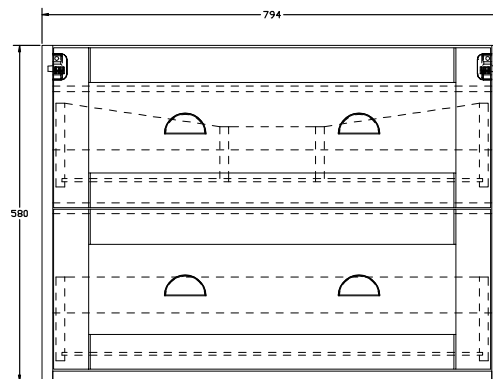

Clayton 800mm Wall Unit Only

RANGE: CLAYTON

SIZE: H 580 X W 794 X D 450MM

FINISH: MATT

FEATURES:

- Cart Oak Internal
- Chrome Handles
- Wood Effect

COLOUR OPTIONS:

INDIGO ASH
(MATT)

GRAPHITE ASH
(MATT)

The information contained on this page was correct at date of issue. Fitting dimensions are provided as a guide only. Some variation may occur due to manufacturing tolerances. We pursue a policy of continuing improvement in design and performance of our products and so reserve the right to change specifications without prior notice.