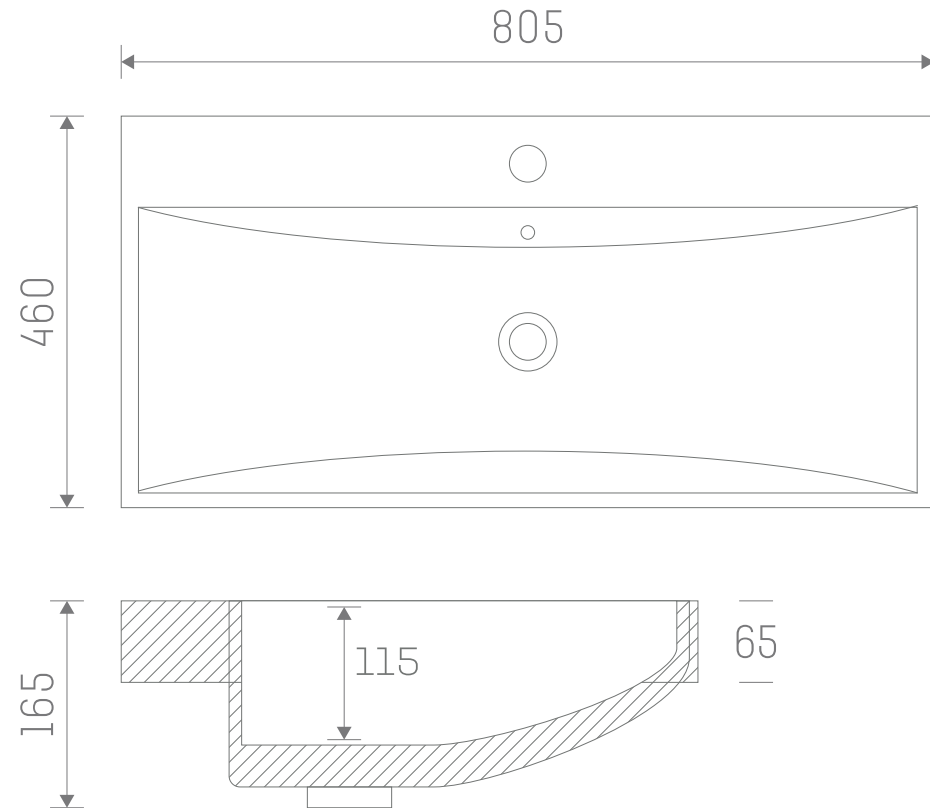

Clayton 800mm Basin

RANGE: CLAYTON

SIZE: H 165 x W 805 x D 460mm

BASIN MATERIAL: CERAMIC

TAP HOLE(S): ONE

The information contained on this page was correct at date of issue. Fitting dimensions are provided as a guide only. Some variation may occur due to manufacturing tolerances. We pursue a policy of continuing improvement in design and performance of our products and so reserve the right to change specifications without prior notice.