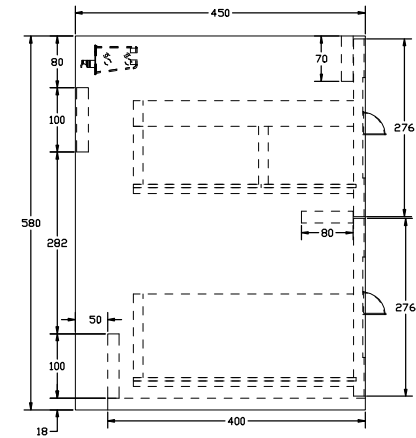

Clayton 600mm Wall Unit Only

RANGE: CLAYTON

SIZE: H 580 X W 594 X D 450MM

FINISH: MATT

FEATURES:

- Cart Oak Internal
- Chrome Handles
- Wood Effect

COLOUR OPTIONS:

INDIGO ASH
(MATT)

GRAPHITE ASH
(MATT)

The information contained on this page was correct at date of issue. Fitting dimensions are provided as a guide only. Some variation may occur due to manufacturing tolerances. We pursue a policy of continuing improvement in design and performance of our products and so reserve the right to change specifications without prior notice.