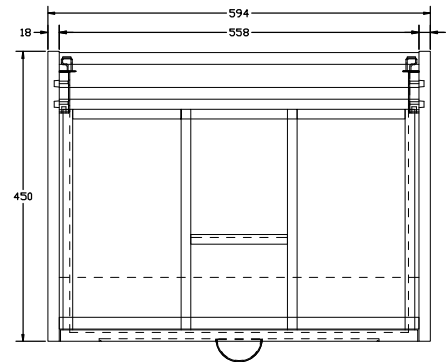

Clayton 600mm Wall Unit Only

RANGE: CLAYTON

SIZE: H 580 X W 594 X D 450MM

FINISH: MATT

FEATURES:

- Cart Oak Internal
- Chrome Handles
- Wood Effect

COLOUR OPTIONS:

INDIGO ASH
(MATT)

GRAPHITE ASH
(MATT)

The information contained on this page was correct at date of issue. Fitting dimensions are provided as a guide only. Some variation may occur due to manufacturing tolerances. We pursue a policy of continuing improvement in design and performance of our products and so reserve the right to change specifications without prior notice.