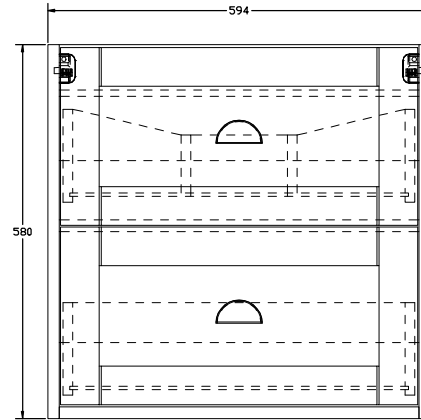

Clayton 600mm Wall Unit Only

RANGE: CLAYTON

SIZE: H 580 X W 594 X D 450MM

FINISH: MATT

FEATURES:

- Cart Oak Internal
- Chrome Handles
- Wood Effect

COLOUR OPTIONS:

INDIGO ASH
(MATT)

GRAPHITE ASH
(MATT)

The information contained on this page was correct at date of issue. Fitting dimensions are provided as a guide only. Some variation may occur due to manufacturing tolerances. We pursue a policy of continuing improvement in design and performance of our products and so reserve the right to change specifications without prior notice.