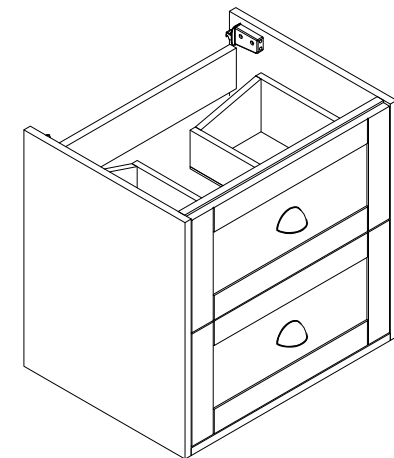

Clayton 600mm Wall Unit Only

RANGE: CLAYTON

SIZE: H 580 X W 594 X D 450MM

FINISH: MATT

FEATURES:

- Cart Oak Internal
- Chrome Handles
- Wood Effect

COLOUR OPTIONS:

INDIGO ASH
(MATT)

GRAPHITE ASH
(MATT)

The information contained on this page was correct at date of issue. Fitting dimensions are provided as a guide only. Some variation may occur due to manufacturing tolerances. We pursue a policy of continuing improvement in design and performance of our products and so reserve the right to change specifications without prior notice.