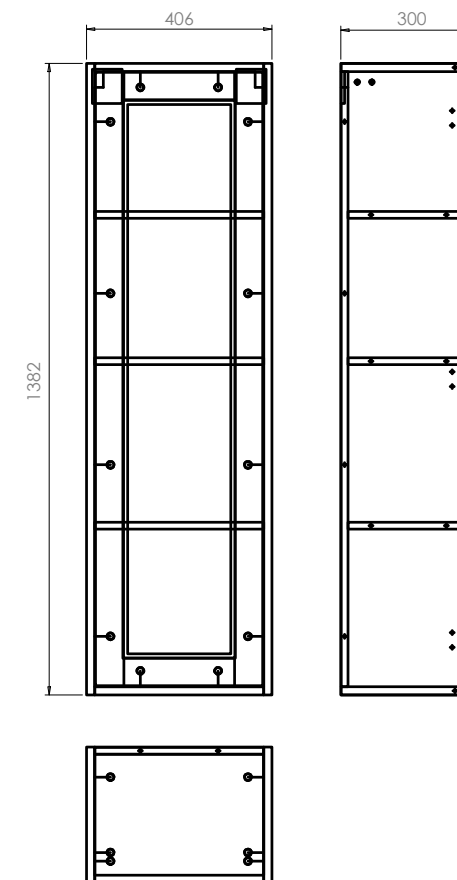

Clayton 1 Glass Door Wall Mounted Tall Boy

RANGE: CLAYTON

SIZE: H 1382 X W 406 X D 300MM

FINISH: MATT

FEATURES:

- 4 Shelf Levels
- 1 Glass Door with Chrome Knob
- Reversible Left or Right Opening
- Wood Effect

COLOUR OPTIONS:

INDIGO ASH
(MATT)

GRAPHITE ASH
(MATT)

The information contained on this page was correct at date of issue. Fitting dimensions are provided as a guide only. Some variation may occur due to manufacturing tolerances. We pursue a policy of continuing improvement in design and performance of our products and so reserve the right to change specifications without prior notice.