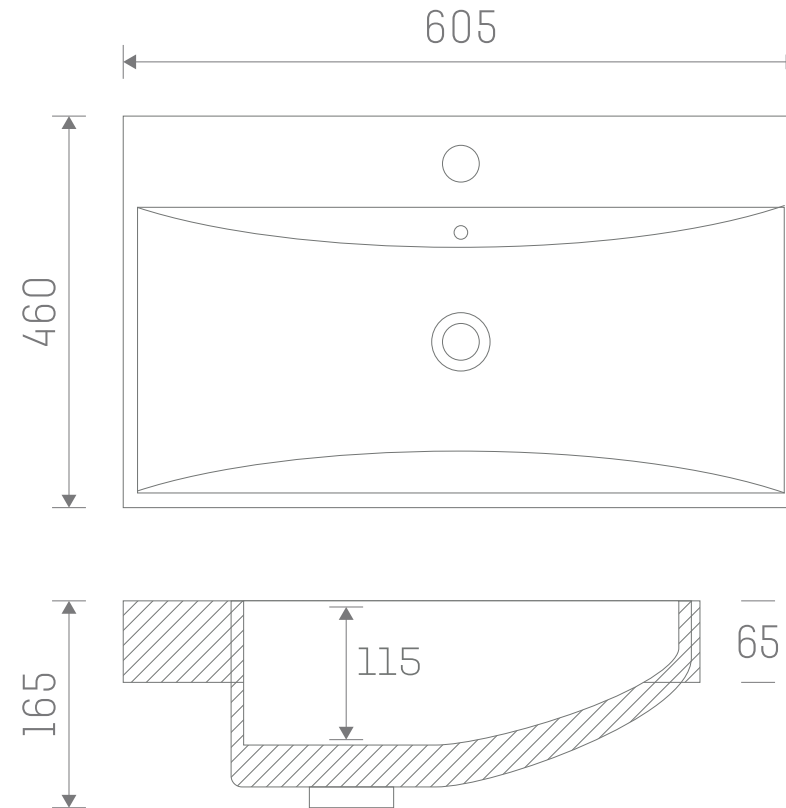

# Clayton 600mm Basin

**RANGE:** CLAYTON

**SIZE:** H 165 x W 605 x D 460mm

**BASIN MATERIAL:** CERAMIC

**TAP HOLE(S):** ONE

The information contained on this page was correct at date of issue. Fitting dimensions are provided as a guide only. Some variation may occur due to manufacturing tolerances. We pursue a policy of continuing improvement in design and performance of our products and so reserve the right to change specifications without prior notice.