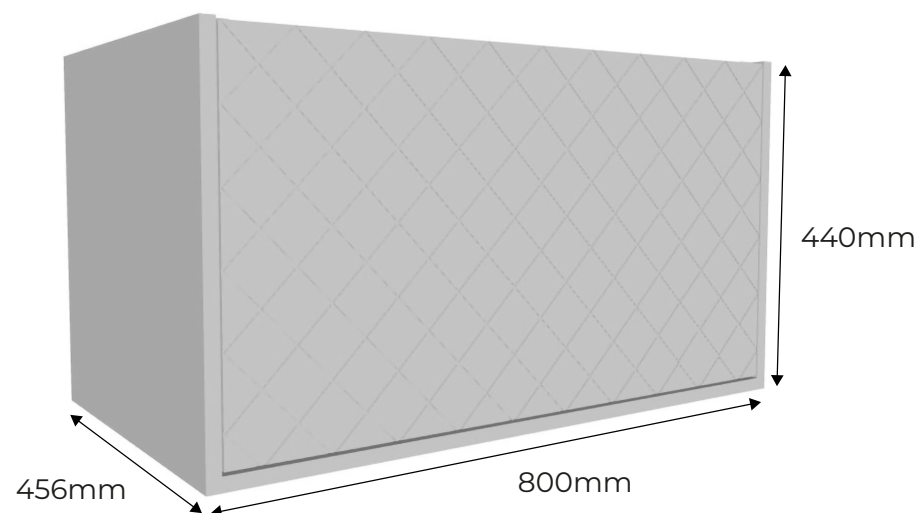

Bonita 800mm 1 Drawer Wall Unit Only

RANGE: BONITA

SIZE: H 440 x W 800 x D 456mm

FINISH: MATT

COLOUR OPTIONS:

BLACK
(MATT)

SAGE GREEN
(MATT)

SAPPHIRE
(MATT)

WHITE
(MATT)

The information contained on this page was correct at date of issue. Fitting dimensions are provided as a guide only. Some variation may occur due to manufacturing tolerances. We pursue a policy of continuing improvement in design and performance of our products and so reserve the right to change specifications without prior notice.