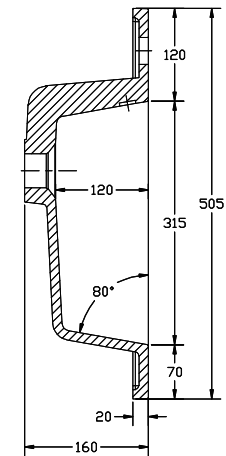

Axel 950 Basin

RANGE: Axel

SIZE: H 160 x W 956 x D 505mm

FINISH: Gloss Ceramic

TAP HOLE: One

OVERFLOW: Yes

The information contained on this page was correct at date of issue. Fitting dimensions are provided as a guide only. Some variation may occur due to manufacturing tolerances. We pursue a policy of continuing improvement in design and performance of our products and so reserve the right to change specifications without prior notice.