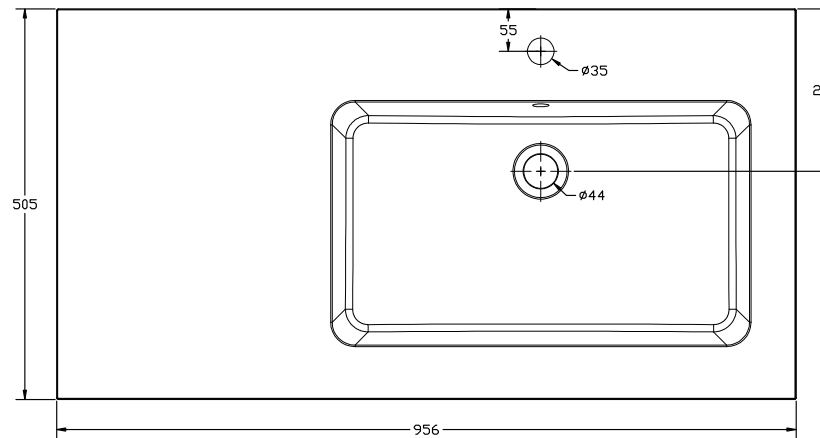

Axel 950 Basin

RANGE: Axel

SIZE: H 160 x W 956 x D 505mm

FINISH: Gloss Ceramic

TAP HOLE: One

OVERFLOW: Yes

The information contained on this page was correct at date of issue. Fitting dimensions are provided as a guide only. Some variation may occur due to manufacturing tolerances. We pursue a policy of continuing improvement in design and performance of our products and so reserve the right to change specifications without prior notice.