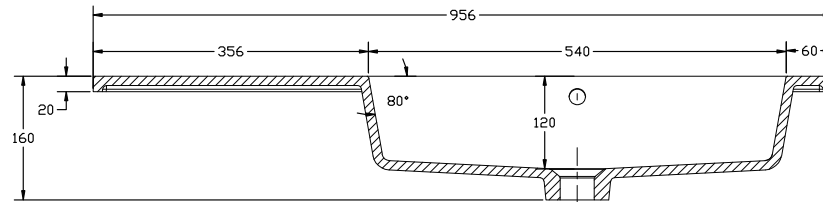

Axel 950 Basin

RANGE: Axel

SIZE: H 160 x W 956 x D 505mm

FINISH: Gloss Ceramic

TAP HOLE: One

OVERFLOW: Yes

The information contained on this page was correct at date of issue. Fitting dimensions are provided as a guide only. Some variation may occur due to manufacturing tolerances. We pursue a policy of continuing improvement in design and performance of our products and so reserve the right to change specifications without prior notice.