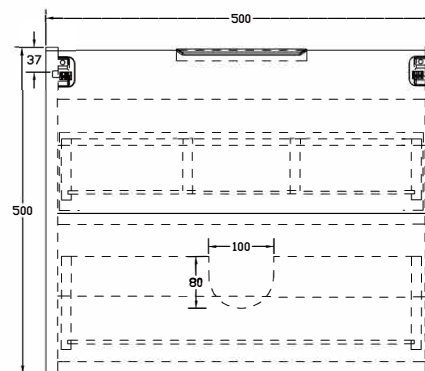

Axel 600mm Wall Unit Only

RANGE: Axel

SIZE: H 500 x W 600 X D 386mm

FINISH: Gloss/Matt

COLOUR OPTIONS:

Forest Green
Matt

Deep Blue
Matt

Lead Grey
Matt

White
Gloss

The information contained on this page was correct at date of issue. Fitting dimensions are provided as a guide only. Some variation may occur due to manufacturing tolerances. We pursue a policy of continuing improvement in design and performance of our products and so reserve the right to change specifications without prior notice.