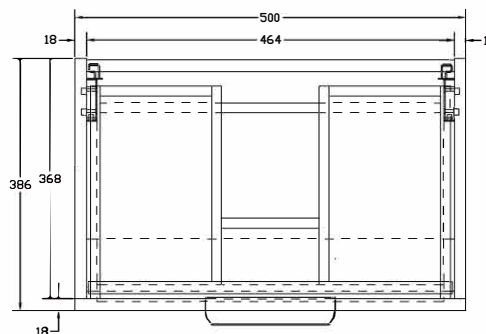

Axel 600mm Wall Unit Only

RANGE: Axel

SIZE: H 500 x W 600 X D 386mm

FINISH: Gloss/Matt

COLOUR OPTIONS:

Forest Green
Matt

Deep Blue
Matt

Lead Grey
Matt

White
Gloss

The information contained on this page was correct at date of issue. Fitting dimensions are provided as a guide only. Some variation may occur due to manufacturing tolerances. We pursue a policy of continuing improvement in design and performance of our products and so reserve the right to change specifications without prior notice.