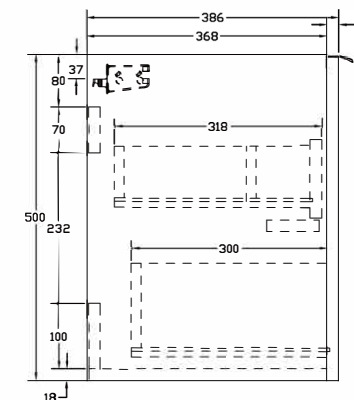

Axel 600mm Wall Unit Only

RANGE: Axel

SIZE: H 500 x W 600 X D 386mm

FINISH: Gloss/Matt

COLOUR OPTIONS:

Forest Green
Matt

Deep Blue
Matt

Lead Grey
Matt

White
Gloss

The information contained on this page was correct at date of issue. Fitting dimensions are provided as a guide only. Some variation may occur due to manufacturing tolerances. We pursue a policy of continuing improvement in design and performance of our products and so reserve the right to change specifications without prior notice.