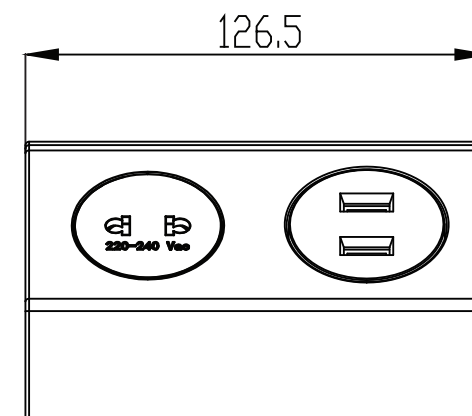

# Multifunctional Charging Station

**FINISH:** Silver

**ADDITIONAL INFORMATION:**

- Shaver Socket & Dual-Outlet USB Charger
- For Corner Mounting
- 1.0m Input Cable

VAC	USB( A+A) output	Shaver Socket	L*W*H
220-240	5VDC/2.1A total	250V/10A	126.5*76*76mm

The information contained on this page was correct at date of issue. Fitting dimensions are provided as a guide only. Some variation may occur due to manufacturing tolerances. We pursue a policy of continuing improvement in design and performance of our products and so reserve the right to change specifications without prior notice.