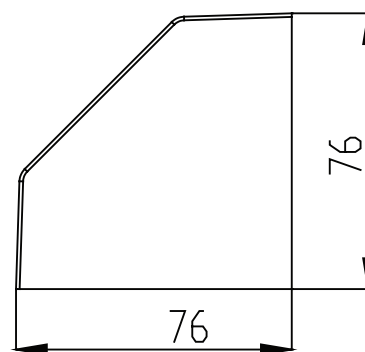

# Multifunctional Charging Station

**FINISH:** Silver

**ADDITIONAL INFORMATION:**

- Shaver Socket & Dual-Outlet USB Charger
- For Corner Mounting
- 1.0m Input Cable

VAC	USB( A+A) output	Shaver Socket	L*W*H
220-240	5VDC/2.1A total	250V/10A	126.5*76*76mm