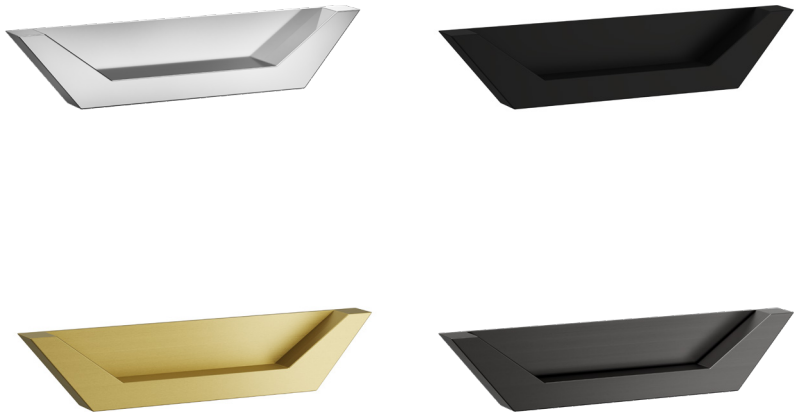

FINISH: Chrome, Matt Black, Brushed Brass, Gun Metal

SUITABLE FOR:

- Madison 600/800mm Wall Units

The information contained on this page was correct at date of issue. Fitting dimensions are provided as a guide only. Some variation may occur due to manufacturing tolerances. We pursue a policy of continuing improvement in design and performance of our products and so reserve the right to change specifications without prior notice.