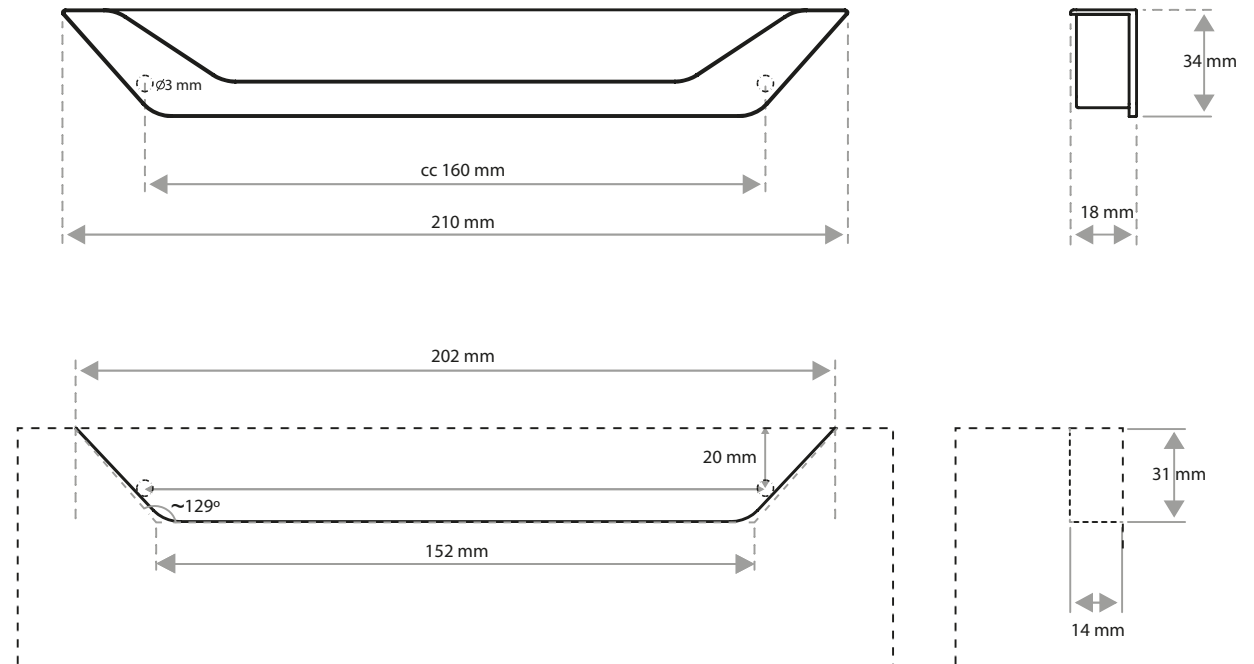

FINISH: Chrome, Matt Black, Brushed Brass, Gun Metal

SUITABLE FOR:

- Madison 600/800mm Wall Units

The information contained on this page was correct at date of issue. Fitting dimensions are provided as a guide only. Some variation may occur due to manufacturing tolerances. We pursue a policy of continuing improvement in design and performance of our products and so reserve the right to change specifications without prior notice.