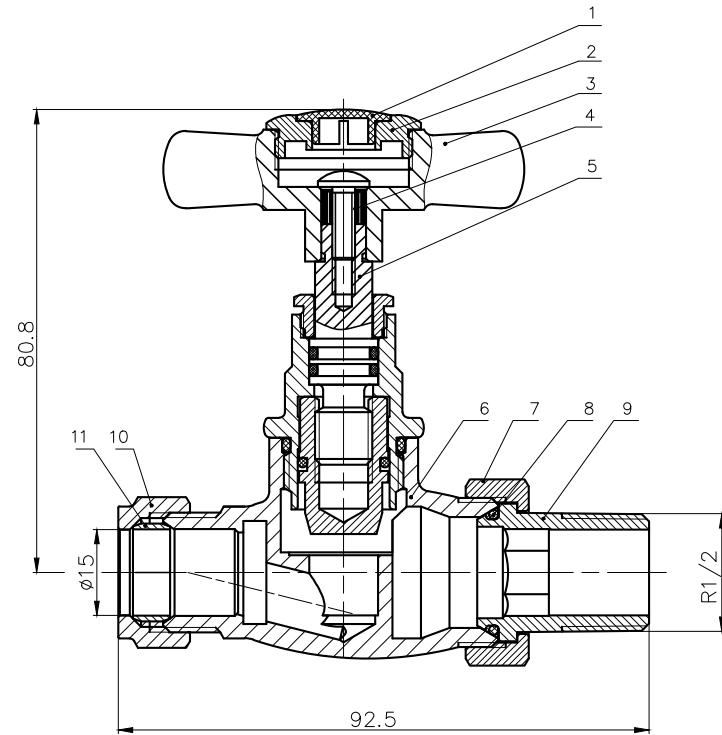

Traditional X Head Straight Radiator Valves

CODE: MLVAXHST

FINISH: CHROME

NOTE: PAIR

Please note due to manufacturing tolerances pipe centres may vary by +/- 10mm, we recommend that pipe work is not altered until your towel rail / radiator is on site. The information contained on this page was correct at date of issue. Fitting dimensions are provided as a guide only. We pursue a policy of continuing improvement in design and performance of our products and so reserve the right to change specifications without prior notice.