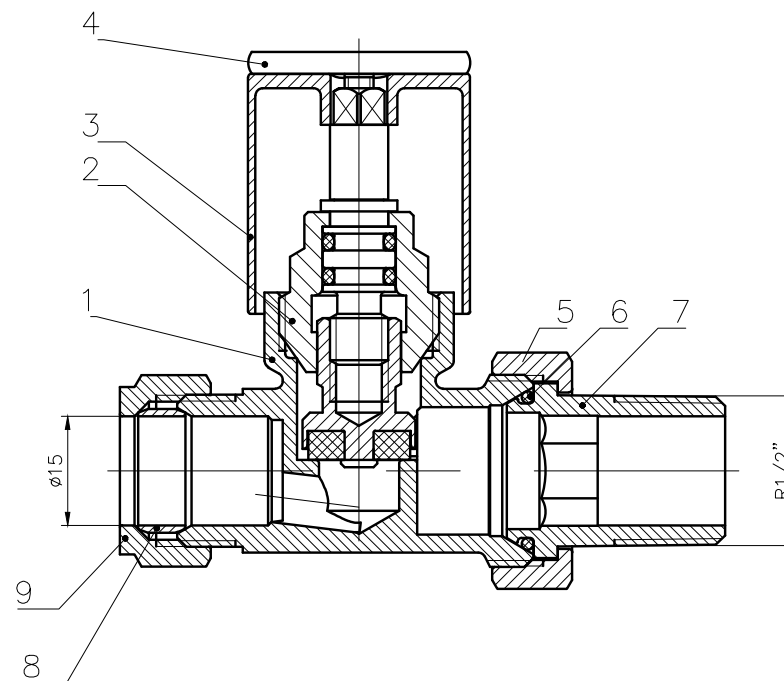

# Round Straight Radiator Valves

**CODE:** MLVAWHROST

**FINISH:** WHITE

**NOTE:** PAIR

Please note due to manufacturing tolerances pipe centres may vary by +/- 10mm, we recommend that pipe work is not altered until your towel rail / radiator is on site. The information contained on this page was correct at date of issue. Fitting dimensions are provided as a guide only. We pursue a policy of continuing improvement in design and performance of our products and so reserve the right to change specifications without prior notice.