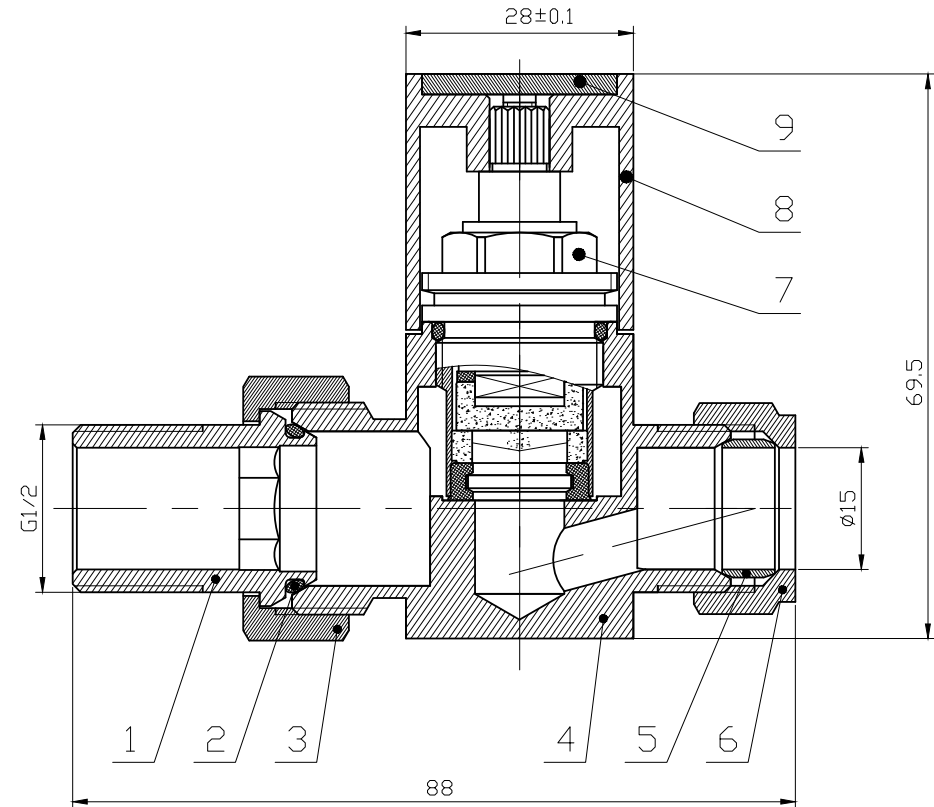

# Square Angled Radiator Valves

**CODE:** MLVASQST

**FINISH:** CHROME

**NOTE:** PAIR

Please note due to manufacturing tolerances pipe centres may vary by +/- 10mm, we recommend that pipe work is not altered until your towel rail / radiator is on site. The information contained on this page was correct at date of issue. Fitting dimensions are provided as a guide only. We pursue a policy of continuing improvement in design and performance of our products and so reserve the right to change specifications without prior notice.