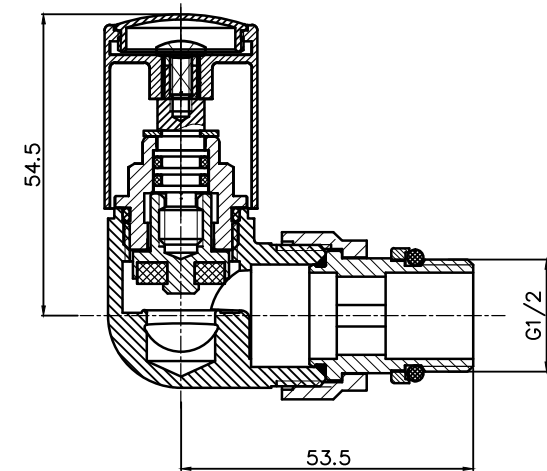

Corner Radiator Valves Brushed Brass Pair

CODE: MLVAROCOB

FINISH: BRUSHED BRASS

NOTE: PAIR

Please note due to manufacturing tolerances pipe centres may vary by +/- 10mm, we recommend that pipe work is not altered until your towel rail / radiator is on site. The information contained on this page was correct at date of issue. Fitting dimensions are provided as a guide only. We pursue a policy of continuing improvement in design and performance of our products and so reserve the right to change specifications without prior notice.