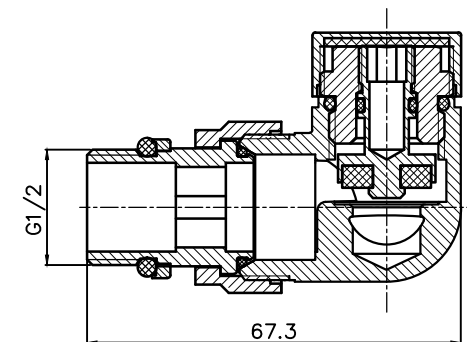

Corner Radiator Valves Brushed Brass Pair

CODE: MLVAROCOB

FINISH: BRUSHED BRASS

NOTE: PAIR

Please note due to manufacturing tolerances pipe centres may vary by +/- 10mm, we recommend that pipe work is not altered until your towel rail / radiator is on site. The information contained on this page was correct at date of issue. Fitting dimensions are provided as a guide only. We pursue a policy of continuing improvement in design and performance of our products and so reserve the right to change specifications without prior notice.