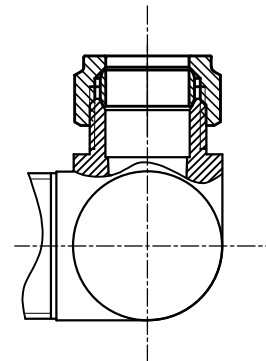

Corner Radiator Valves Brushed Brass Pair

CODE: MLVAROCOB

FINISH: BRUSHED BRASS

NOTE: PAIR

Please note due to manufacturing tolerances pipe centres may vary by +/- 10mm, we recommend that pipe work is not altered until your towel rail / radiator is on site. The information contained on this page was correct at date of issue. Fitting dimensions are provided as a guide only. We pursue a policy of continuing improvement in design and performance of our products and so reserve the right to change specifications without prior notice.