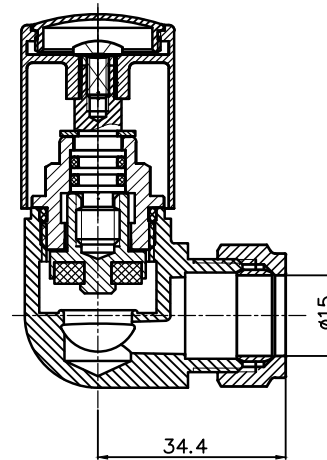

Corner Radiator Valves Brushed Brass Pair

CODE: MLVAROCOB

FINISH: BRUSHED BRASS

NOTE: PAIR

Please note due to manufacturing tolerances pipe centres may vary by +/- 10mm, we recommend that pipe work is not altered until your towel rail / radiator is on site. The information contained on this page was correct at date of issue. Fitting dimensions are provided as a guide only. We pursue a policy of continuing improvement in design and performance of our products and so reserve the right to change specifications without prior notice.