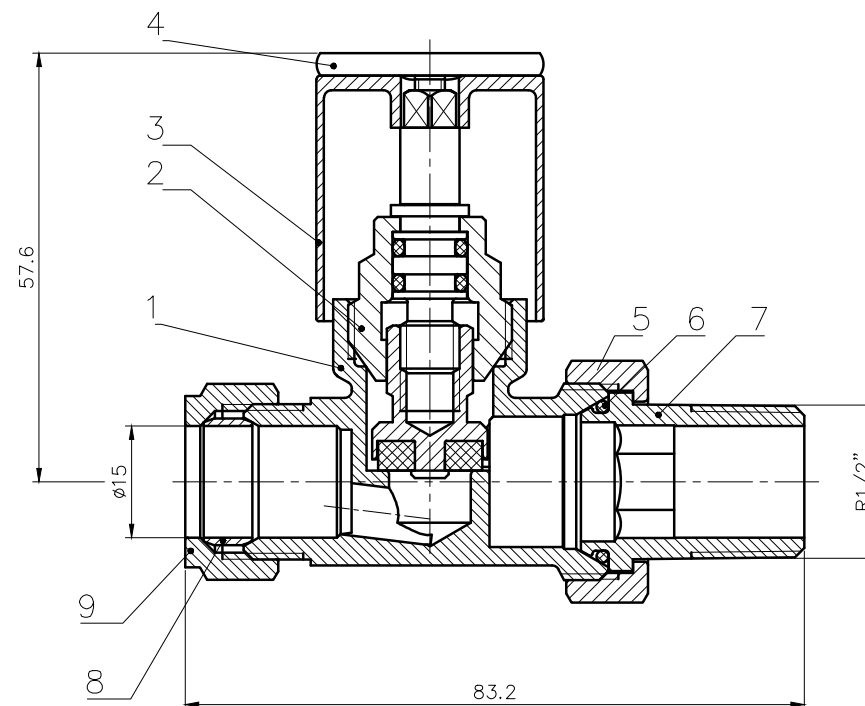

Round Straight Radiator Valves

CODE: MLVABLR0ST

FINISH: BLACK

NOTE: PAIR

Please note due to manufacturing tolerances pipe centres may vary by +/- 10mm, we recommend that pipe work is not altered until your towel rail / radiator is on site. The information contained on this page was correct at date of issue. Fitting dimensions are provided as a guide only. We pursue a policy of continuing improvement in design and performance of our products and so reserve the right to change specifications without prior notice.