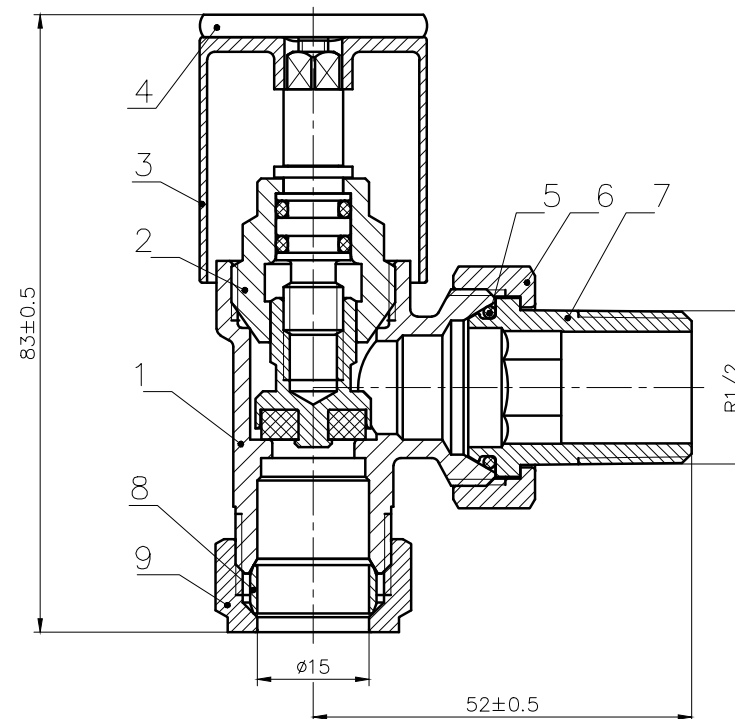

Round Angled Radiator Valves

CODE: MLVAANROAN

FINISH: ANTHRACITE

NOTE: PAIR

Please note due to manufacturing tolerances pipe centres may vary by +/- 10mm, we recommend that pipe work is not altered until your towel rail / radiator is on site. The information contained on this page was correct at date of issue. Fitting dimensions are provided as a guide only. We pursue a policy of continuing improvement in design and performance of our products and so reserve the right to change specifications without prior notice.