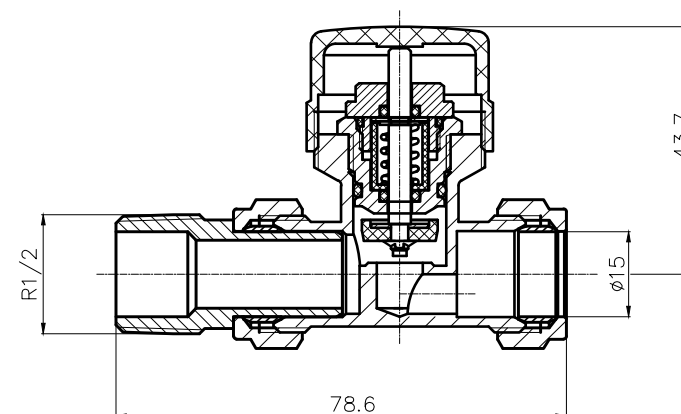

# Round Straight Thermostatic Radiator Valves

**CODE:** MLTRVCRST

**FINISH:** CHROME

**NOTE:** PAIR

Please note due to manufacturing tolerances pipe centres may vary by +/- 10mm, we recommend that pipe work is not altered until your towel rail / radiator is on site. The information contained on this page was correct at date of issue. Fitting dimensions are provided as a guide only. We pursue a policy of continuing improvement in design and performance of our products and so reserve the right to change specifications without prior notice.