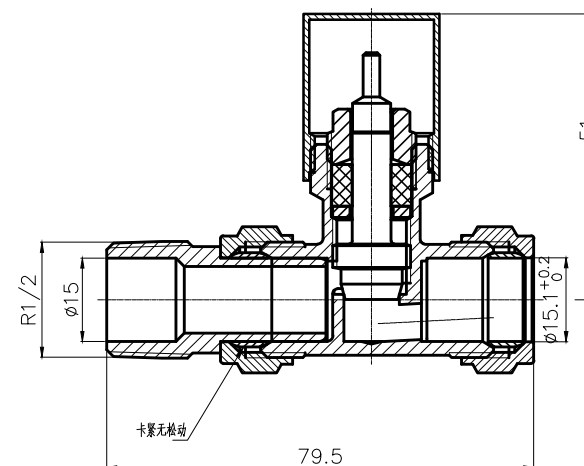

# Round Straight Thermostatic Radiator Valves

**CODE:** MLTRVCRST

**FINISH:** CHROME

**NOTE:** PAIR

Please note due to manufacturing tolerances pipe centres may vary by +/- 10mm, we recommend that pipe work is not altered until your towel rail / radiator is on site. The information contained on this page was correct at date of issue. Fitting dimensions are provided as a guide only. We pursue a policy of continuing improvement in design and performance of our products and so reserve the right to change specifications without prior notice.