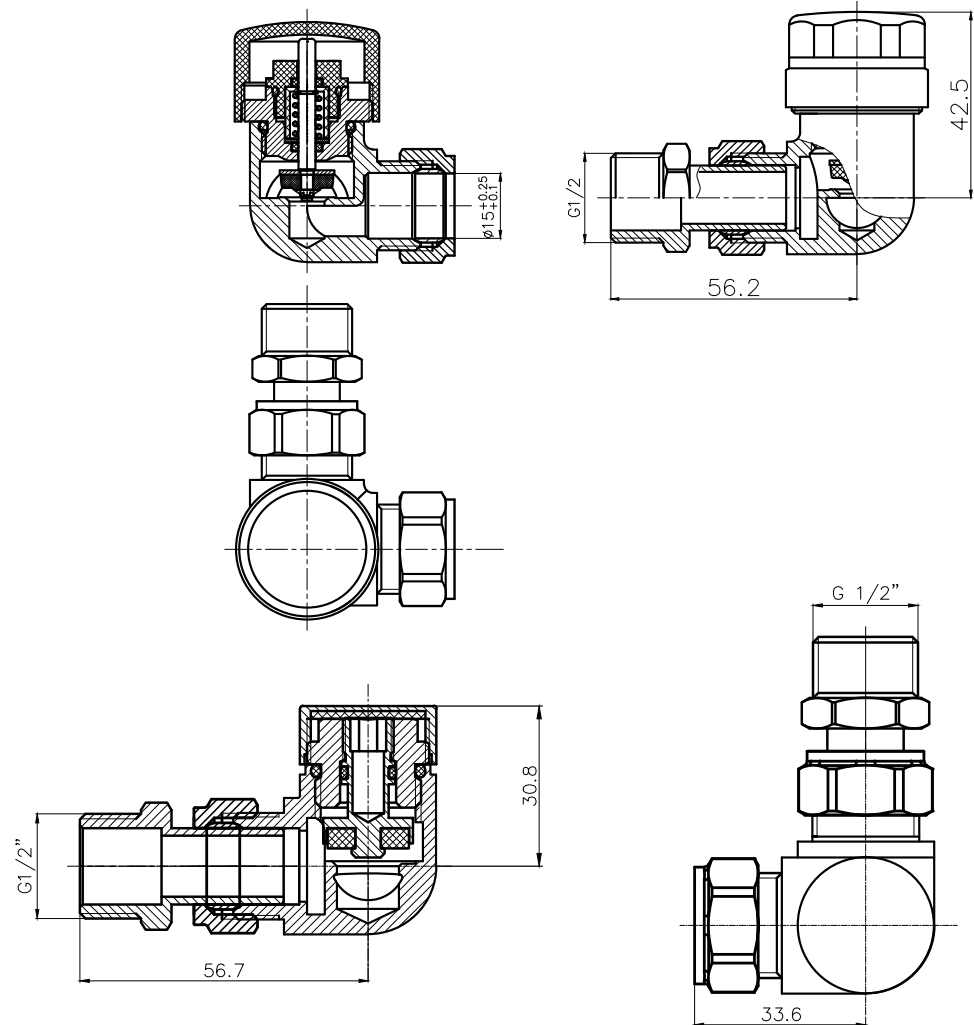

Corner Thermostatic Radiator Valves

CODE: MLTRVCRCR

FINISH: CHROME

NOTE: PAIR

Please note due to manufacturing tolerances pipe centres may vary by +/- 10mm, we recommend that pipe work is not altered until your towel rail / radiator is on site. The information contained on this page was correct at date of issue. Fitting dimensions are provided as a guide only. We pursue a policy of continuing improvement in design and performance of our products and so reserve the right to change specifications without prior notice.