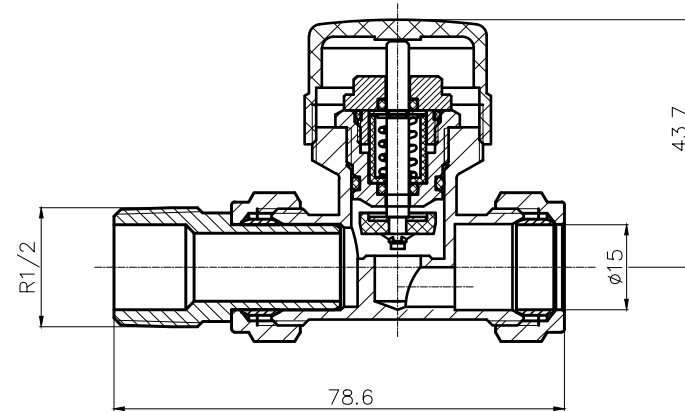

Round Straight Thermostatic Radiator Valves

CODE: MLTRVANST

FINISH: ANTHRACITE

NOTE: PAIR

Please note due to manufacturing tolerances pipe centres may vary by +/- 10mm, we recommend that pipe work is not altered until your towel rail / radiator is on site. The information contained on this page was correct at date of issue. Fitting dimensions are provided as a guide only. We pursue a policy of continuing improvement in design and performance of our products and so reserve the right to change specifications without prior notice.