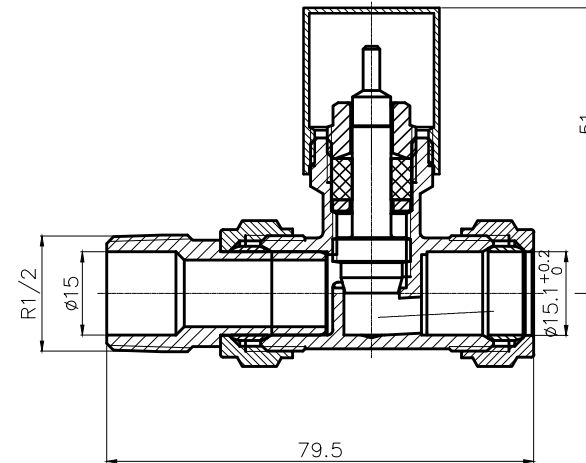

Round Straight Thermostatic Radiator Valves

CODE: MLTRVANST

FINISH: ANTHRACITE

NOTE: PAIR

Please note due to manufacturing tolerances pipe centres may vary by +/- 10mm, we recommend that pipe work is not altered until your towel rail / radiator is on site. The information contained on this page was correct at date of issue. Fitting dimensions are provided as a guide only. We pursue a policy of continuing improvement in design and performance of our products and so reserve the right to change specifications without prior notice.