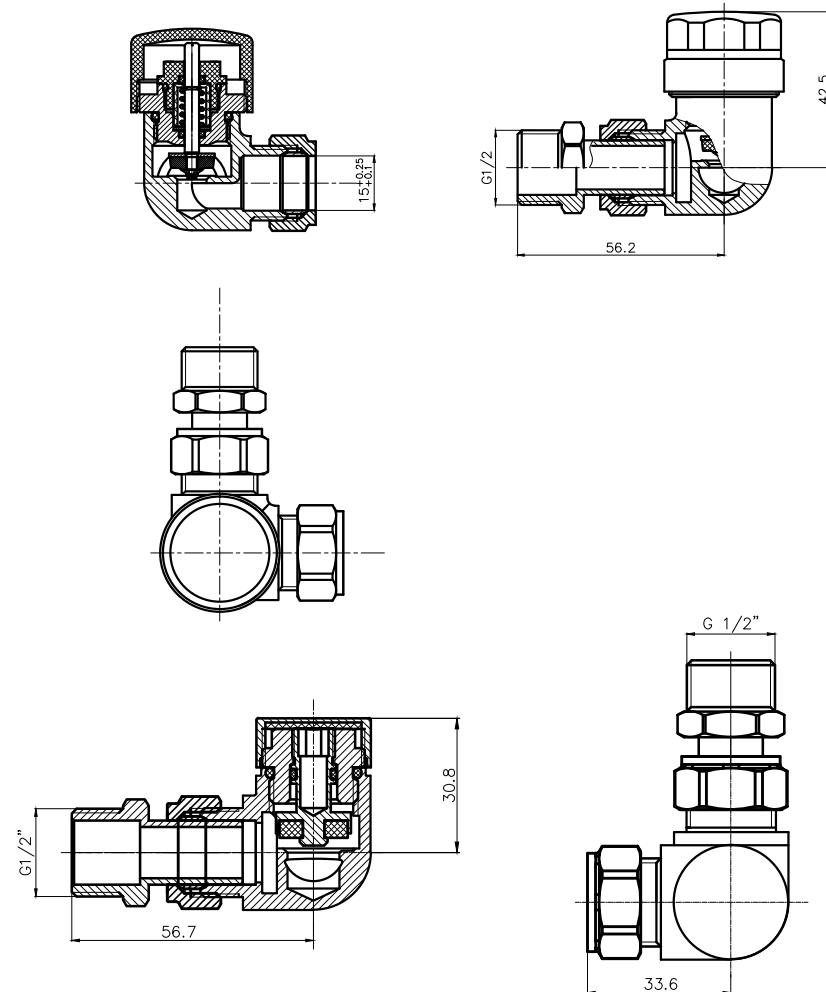

# Corner Thermostatic Radiator Valves

**CODE:** MLTRVANC  
**FINISH:** ANTHRACITE  
**NOTE:** PAIR

Please note due to manufacturing tolerances pipe centres may vary by +/- 10mm, we recommend that pipe work is not altered until your towel rail / radiator is on site. The information contained on this page was correct at date of issue. Fitting dimensions are provided as a guide only. We pursue a policy of continuing improvement in design and performance of our products and so reserve the right to change specifications without prior notice.