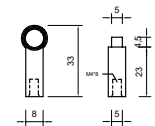

# Ezra Knurled 355mm

**FINISH:** Chrome, Matt Black, Brushed Brass, Gun Metal

**SUITABLE FOR:**

- Ezra 600 Unit
- Ezra 800 Unit
- Ezra Tall Boy
- Fitted Furniture

The information contained on this page was correct at date of issue. Fitting dimensions are provided as a guide only. Some variation may occur due to manufacturing tolerances. We pursue a policy of continuing improvement in design and performance of our products and so reserve the right to change specifications without prior notice.