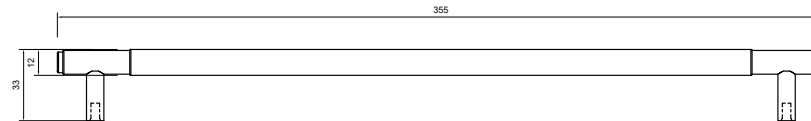

# Ezra Knurled 355mm

**FINISH:** Chrome, Matt Black, Brushed Brass, Gun Metal

**SUITABLE FOR:**

- Ezra 600 Unit
- Ezra 800 Unit
- Ezra Tall Boy
- Fitted Furniture

The information contained on this page was correct at date of issue. Fitting dimensions are provided as a guide only. Some variation may occur due to manufacturing tolerances. We pursue a policy of continuing improvement in design and performance of our products and so reserve the right to change specifications without prior notice.