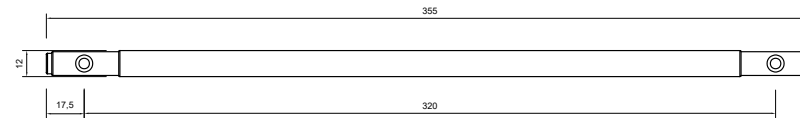

# Ezra Knurled 355mm

**FINISH:** Chrome, Matt Black, Brushed Brass, Gun Metal

**SUITABLE FOR:**

- Ezra 600 Unit
- Ezra 800 Unit
- Ezra Tall Boy
- Fitted Furniture

The information contained on this page was correct at date of issue. Fitting dimensions are provided as a guide only. Some variation may occur due to manufacturing tolerances. We pursue a policy of continuing improvement in design and performance of our products and so reserve the right to change specifications without prior notice.