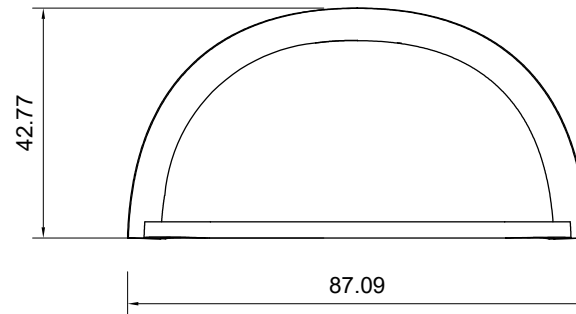

Clayton Cup Handle

FINISH: Chrome, Matt Black, Brushed Brass, Gun Metal

SUITABLE FOR:

- Clayton Units
- Farnham Units
- Fitted Furniture

The information contained on this page was correct at date of issue. Fitting dimensions are provided as a guide only. Some variation may occur due to manufacturing tolerances. We pursue a policy of continuing improvement in design and performance of our products and so reserve the right to change specifications without prior notice.