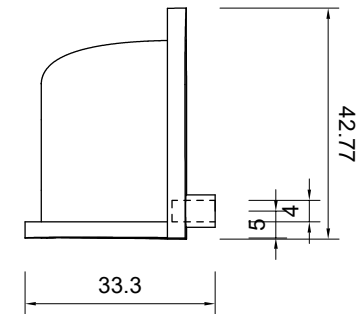

Clayton Cup Handle

FINISH: Chrome, Matt Black, Brushed Brass, Gun Metal

SUITABLE FOR:

- Clayton Units
- Farnham Units
- Fitted Furniture

The information contained on this page was correct at date of issue. Fitting dimensions are provided as a guide only. Some variation may occur due to manufacturing tolerances. We pursue a policy of continuing improvement in design and performance of our products and so reserve the right to change specifications without prior notice.