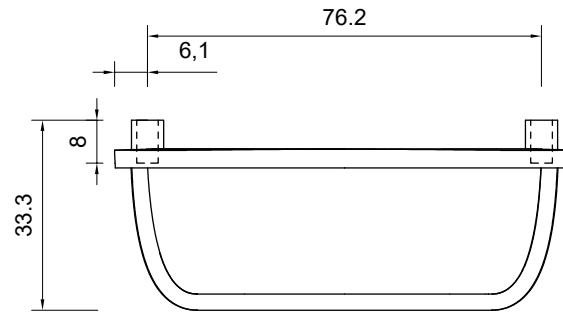

Clayton Cup Handle

FINISH: Chrome, Matt Black, Brushed Brass, Gun Metal

SUITABLE FOR:

- Clayton Units
- Farnham Units
- Fitted Furniture

The information contained on this page was correct at date of issue. Fitting dimensions are provided as a guide only. Some variation may occur due to manufacturing tolerances. We pursue a policy of continuing improvement in design and performance of our products and so reserve the right to change specifications without prior notice.