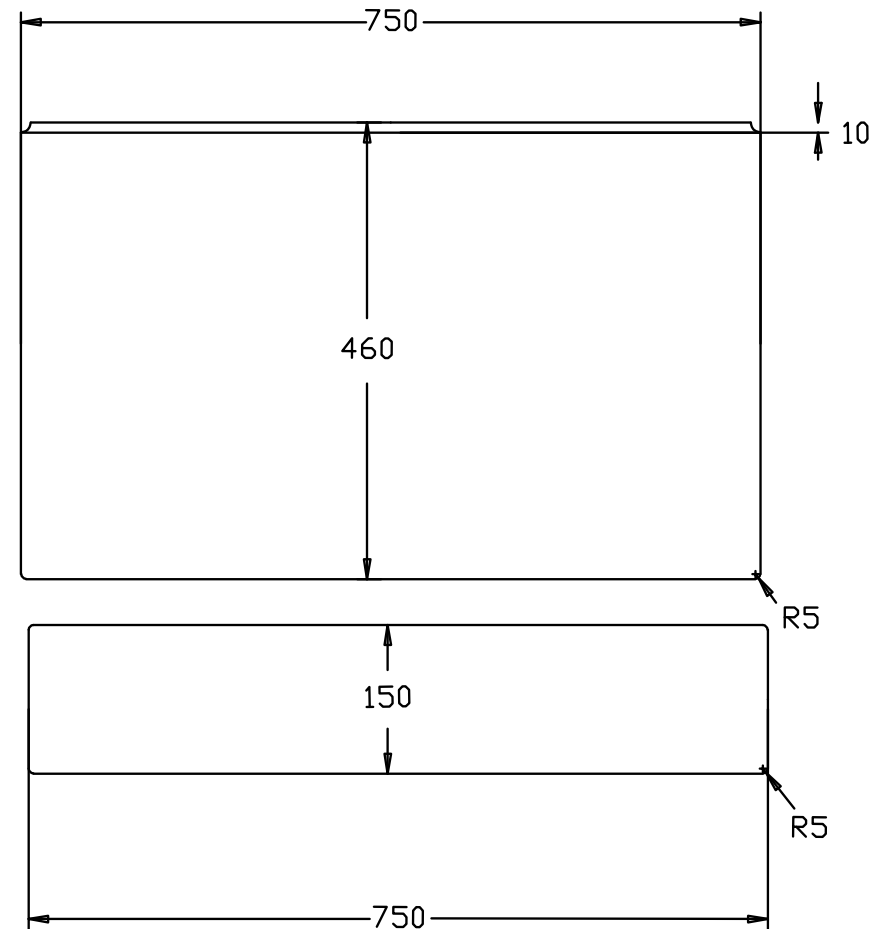

# 750mm Adjustable End Bath Panel

## ADDITIONAL INFORMATION:

- Comes in all Fitted Furniture Finishes

The information contained on this page was correct at date of issue. Fitting dimensions are provided as a guide only. Some variation may occur due to manufacturing tolerances. We pursue a policy of continuing improvement in design and performance of our products and so reserve the right to change specifications without prior notice.