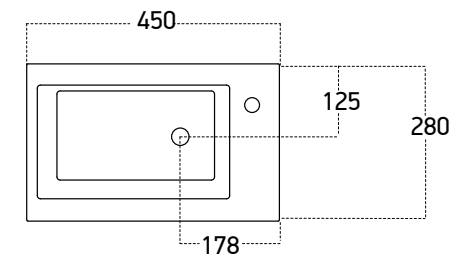

# Serra 450mm Fluted Wall Unit With Core Basin

**RANGE:** SERRA (LEFT HAND HINGE ONLY)

**SIZE:** H 550 x W 450 x D 280 mm

**FINISH:** MATT

**BASIN MATERIAL:** CERAMIC

**TAP HOLE(S):** ONE

## COLOUR OPTIONS:

WHITE  
(MATT)

BLACK  
(MATT)

SOFT SAGE  
(MATT)

DARK BLUE  
(MATT)

GREY BEIGE  
(MATT)

The information contained on this page was correct at date of issue. Fitting dimensions are provided as a guide only. Some variation may occur due to manufacturing tolerances. We pursue a policy of continuing improvement in design and performance of our products and so reserve the right to change specifications without prior notice.