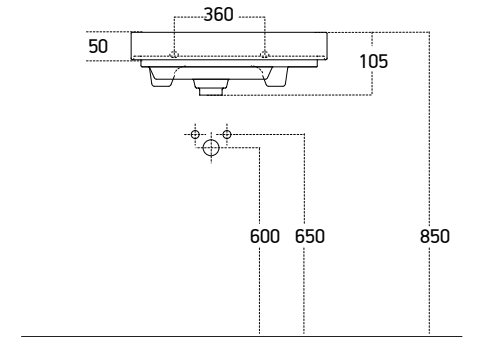

# Serra 450mm Fluted Wall Unit With Core Basin

**RANGE:** SERRA (LEFT HAND HINGE ONLY)

**SIZE:** H 550 x W 450 x D 280 mm

**FINISH:** MATT

**BASIN MATERIAL:** CERAMIC

**TAP HOLE(S):** ONE

## COLOUR OPTIONS:

WHITE  
(MATT)

BLACK  
(MATT)

SOFT SAGE  
(MATT)

DARK BLUE  
(MATT)

GREY BEIGE  
(MATT)

The information contained on this page was correct at date of issue. Fitting dimensions are provided as a guide only. Some variation may occur due to manufacturing tolerances. We pursue a policy of continuing improvement in design and performance of our products and so reserve the right to change specifications without prior notice.