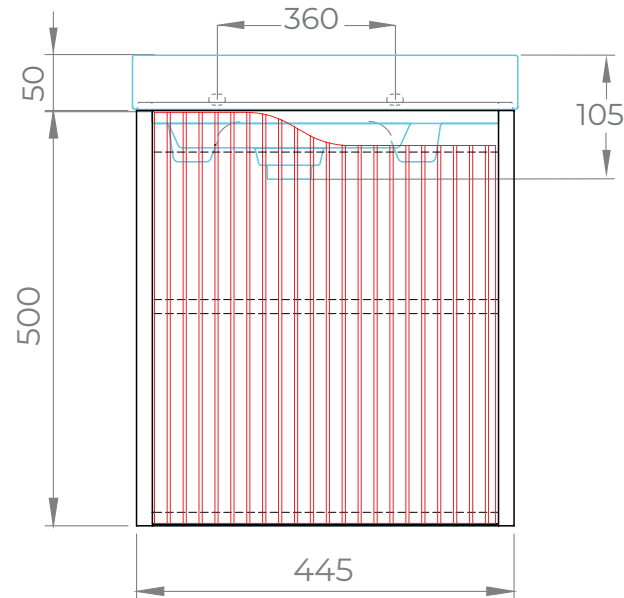

# Serra 450mm Fluted Wall Unit With Core Basin

**RANGE:** SERRA (LEFT HAND HINGE ONLY)

**SIZE:** H 550 x W 450 x D 280 mm

**FINISH:** MATT

**BASIN MATERIAL:** CERAMIC

**TAP HOLE(S):** ONE

## COLOUR OPTIONS:

WHITE  
(MATT)

BLACK  
(MATT)

SOFT SAGE  
(MATT)

DARK BLUE  
(MATT)

GREY BEIGE  
(MATT)

The information contained on this page was correct at date of issue. Fitting dimensions are provided as a guide only. Some variation may occur due to manufacturing tolerances. We pursue a policy of continuing improvement in design and performance of our products and so reserve the right to change specifications without prior notice.