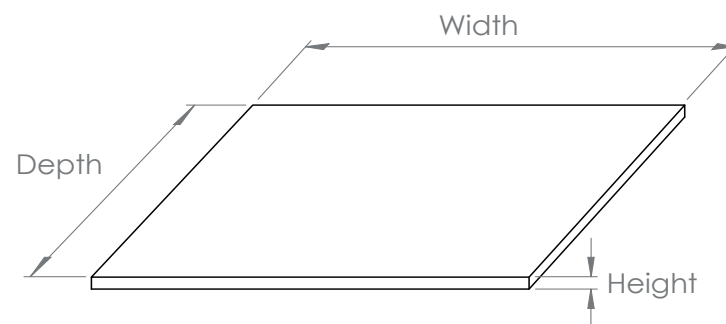

# Italian Marble Laminate Worktop

**FINISH:** Italian Marble

**ADDITIONAL INFORMATION:** Suitable for Fitted Furniture. Comes in Slimline and Standard Depths.

Code	Type	Width(mm)	Depth(mm)	Height(mm)
MLST150LWTIM	Standard	1500	365	22
MLSL150LWTIM	Slimline	1500	240	22
MLST200LWTIM	Standard	2000	365	22
MLSL200LWTIM	Slimline	2000	240	22
MLST300LWTIM	Standard	3000	365	22
MLSL300LWTIM	Slimline	3000	240	22