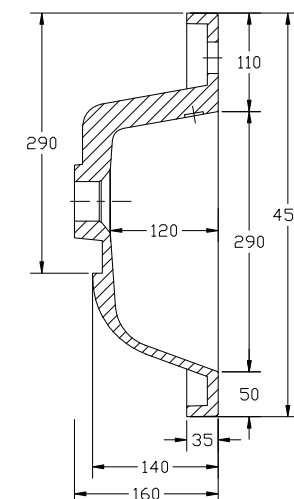

# Hartford Traditional Semi Recessed 550 Basin

**SIZE(mm):** W 550 x D 450 X H 160

**CODE:** MLHA55SRBA

**TAP HOLE(S):** One

**MATERIAL:** Resin

The information contained on this page was correct at date of issue. Fitting dimensions are provided as a guide only. Some variation may occur due to manufacturing tolerances. We pursue a policy of continuing improvement in design and performance of our products and so reserve the right to change specifications without prior notice.