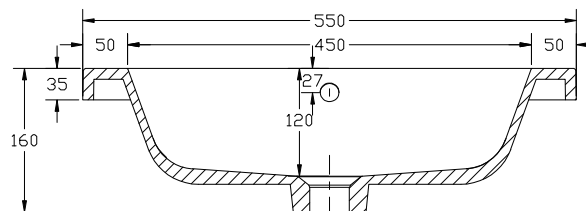

# Hartford Traditional Semi Recessed 550 Basin

**SIZE(mm):** W 550 x D 450 X H 160

**CODE:** MLHA55SRBA

**TAP HOLE(S):** One

**MATERIAL:** Resin

The information contained on this page was correct at date of issue. Fitting dimensions are provided as a guide only. Some variation may occur due to manufacturing tolerances. We pursue a policy of continuing improvement in design and performance of our products and so reserve the right to change specifications without prior notice.