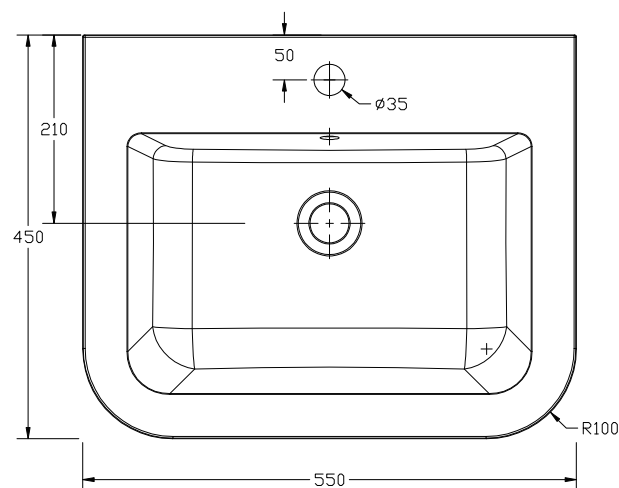

# Hartford Traditional Semi Recessed 550 Basin

**SIZE(mm):** W 550 x D 450 X H 160

**CODE:** MLHA55SRBA

**TAP HOLE(S):** One

**MATERIAL:** Resin

The information contained on this page was correct at date of issue. Fitting dimensions are provided as a guide only. Some variation may occur due to manufacturing tolerances. We pursue a policy of continuing improvement in design and performance of our products and so reserve the right to change specifications without prior notice.