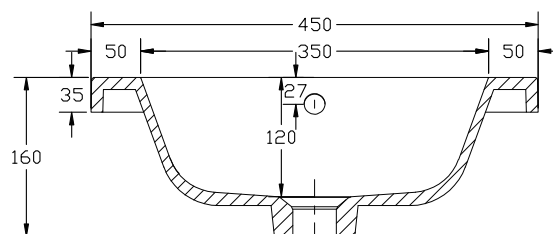

# Hartford Traditional Semi Recessed 450 Basin

**SIZE(mm):** W 450 x D 450 X H 160

**CODE:** MLHA45SRBA

**TAP HOLE(S):** One

**MATERIAL:** Resin

The information contained on this page was correct at date of issue. Fitting dimensions are provided as a guide only. Some variation may occur due to manufacturing tolerances. We pursue a policy of continuing improvement in design and performance of our products and so reserve the right to change specifications without prior notice.