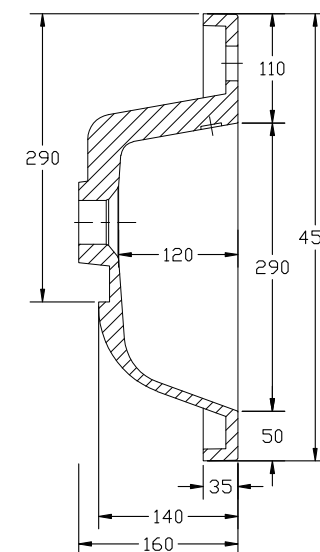

# Hartford Traditional Semi Recessed 450 Basin

**SIZE(mm):** W 450 x D 450 X H 160

**CODE:** MLHA45SRBA

**TAP HOLE(S):** One

**MATERIAL:** Resin

The information contained on this page was correct at date of issue. Fitting dimensions are provided as a guide only. Some variation may occur due to manufacturing tolerances. We pursue a policy of continuing improvement in design and performance of our products and so reserve the right to change specifications without prior notice.