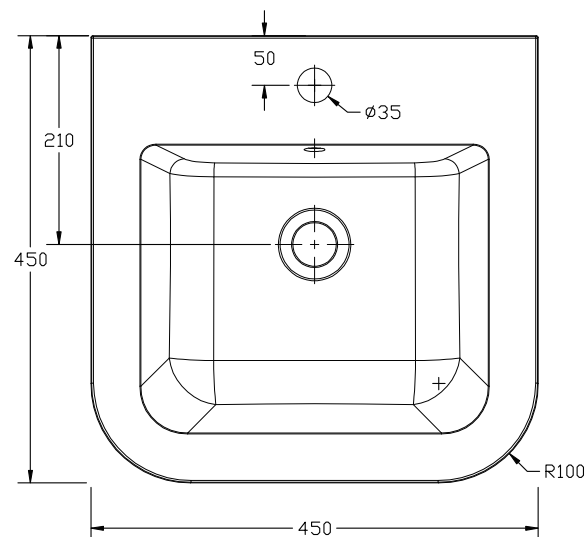

# Hartford Traditional Semi Recessed 450 Basin

**SIZE(mm):** W 450 x D 450 X H 160

**CODE:** MLHA45SRBA

**TAP HOLE(S):** One

**MATERIAL:** Resin

The information contained on this page was correct at date of issue. Fitting dimensions are provided as a guide only. Some variation may occur due to manufacturing tolerances. We pursue a policy of continuing improvement in design and performance of our products and so reserve the right to change specifications without prior notice.