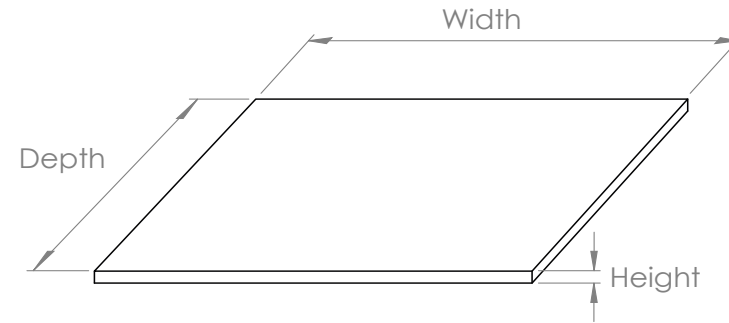

# Black Slate Laminate Worktop

**FINISH:** Black Slate

**ADDITIONAL INFORMATION:** Suitable for Fitted Furniture. Comes in Slimline and Standard Depths.

Code	Type	Width(mm)	Depth(mm)	Height(mm)
MLST150LWTBS	Standard	1500	365	22
MLSL150LWTBS	Slimline	1500	240	22
MLST200LWTBS	Standard	2000	365	22
MLSL200LWTBS	Slimline	2000	240	22
MLST300LWTBS	Standard	3000	365	22
MLSL300LWTBS	Slimline	3000	240	22