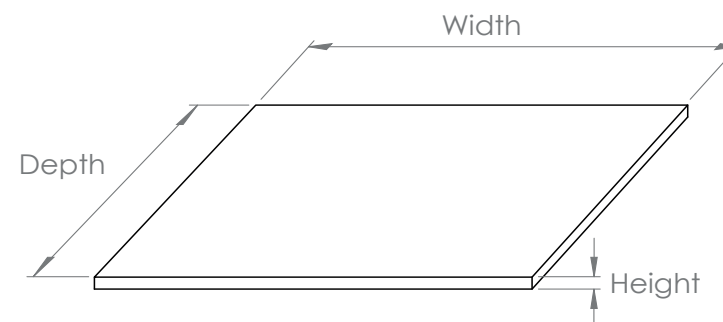

White Gold Worktop

FINISH: White Gold

ADDITIONAL INFORMATION: Suitable for Serra, Bonita, Axel, Madison, Hampton & Clayton

Code	Name	Width(mm)	Depth(mm)	Height(mm)
MLWHGWT60	White Gold Worktop W 600 x D 460mm	612	462	22
MLWHGWT70	White Gold Worktop W 700 x D 460mm	712	462	22
MLWHGWT80	White Gold Worktop W 800 x D 460mm	812	462	22
MLWHGWT950	White Gold Worktop W 950 x D 500mm	962	512	22
MLWHGWT100	White Gold Worktop W 1000 x D 460mm	1012	462	22
MLWHGWT120	White Gold Worktop W 1200 x D 460mm	1212	462	22