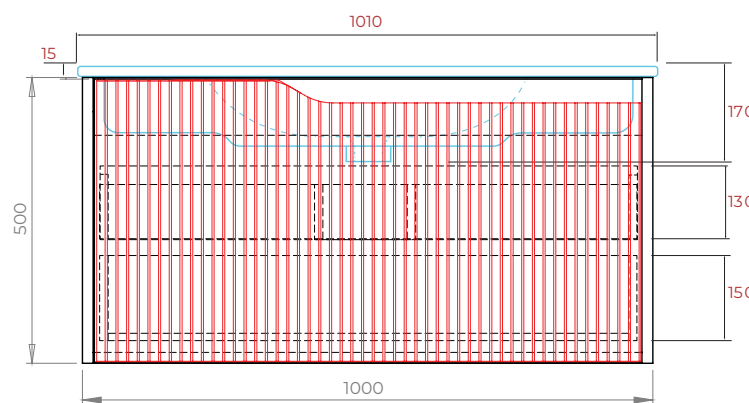

Serra 1000mm Fluted Wall Unit With Core Basin

RANGE: SERRA

SIZE: H 515 x W 1010 x D 465 mm

FINISH: MATT

BASIN MATERIAL: CERAMIC

TAP HOLE(S): ONE

COLOUR OPTIONS:

WHITE
(MATT)

BLACK
(MATT)

SOFT SAGE
(MATT)

DARK BLUE
(MATT)

GREY BEIGE
(MATT)

The information contained on this page was correct at date of issue. Fitting dimensions are provided as a guide only. Some variation may occur due to manufacturing tolerances. We pursue a policy of continuing improvement in design and performance of our products and so reserve the right to change specifications without prior notice.