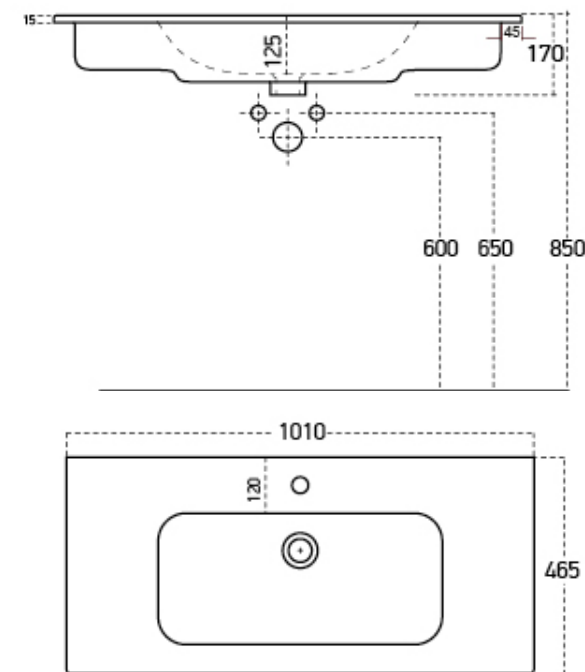

Serra 1000mm Fluted Wall Unit With Core Basin

RANGE: SERRA

SIZE: H 515 x W 1010 x D 465 mm

FINISH: MATT

BASIN MATERIAL: CERAMIC

TAP HOLE(S): ONE

COLOUR OPTIONS:

WHITE
(MATT)

BLACK
(MATT)

SOFT SAGE
(MATT)

DARK BLUE
(MATT)

GREY BEIGE
(MATT)

The information contained on this page was correct at date of issue. Fitting dimensions are provided as a guide only. Some variation may occur due to manufacturing tolerances. We pursue a policy of continuing improvement in design and performance of our products and so reserve the right to change specifications without prior notice.