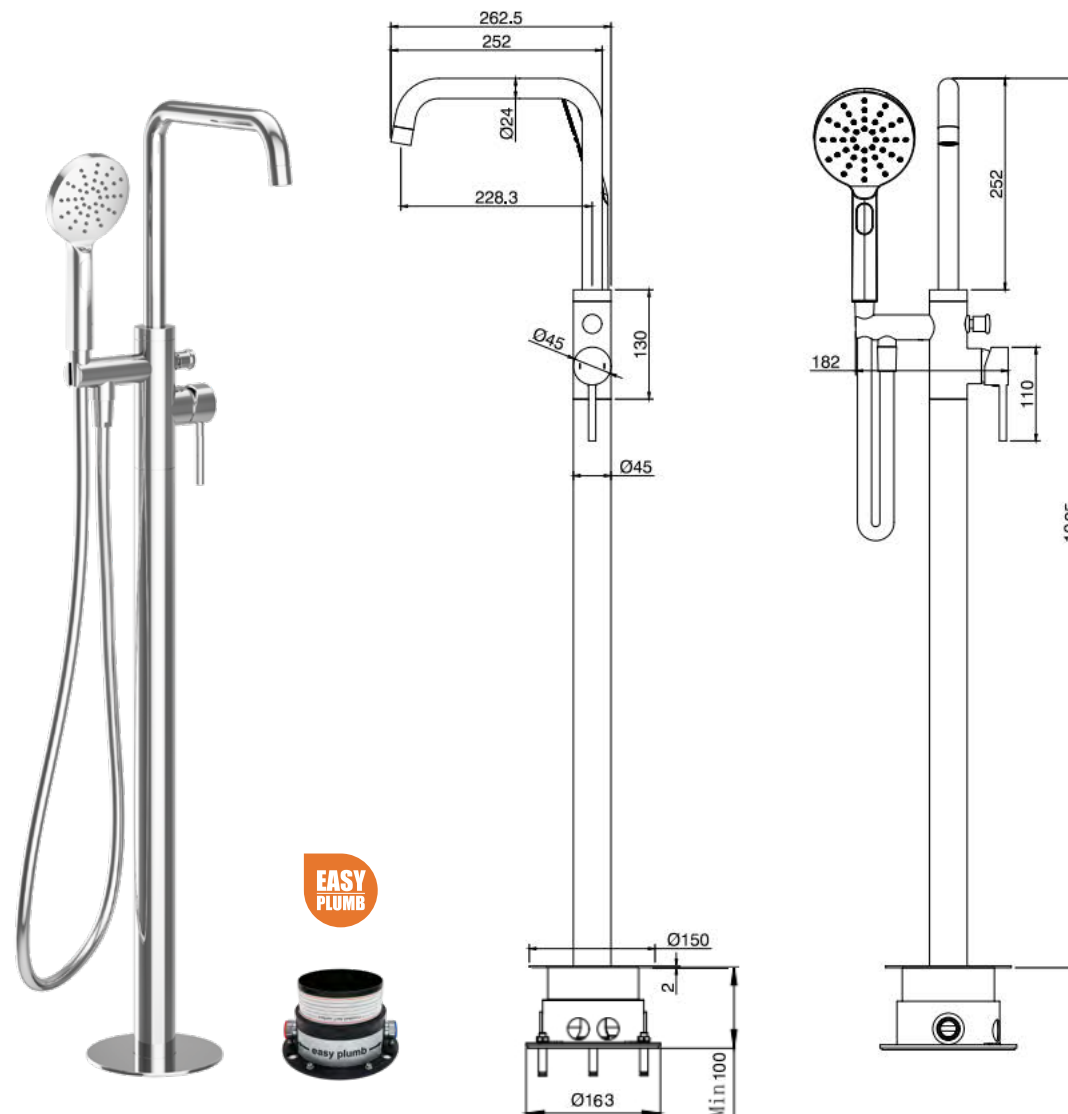

Ryver - Chrome Easy-Plumb Floor Standing Bath Shower Mixer & Kit

CONSTRUCTION	Brass Body
FINISHES	Chrome Plated
PRODUCT TYPE	Contemporary
WATER PRESSURE	Min. 1.0 Bar, Max. 6.0 Bar
PLUMBING SYSTEMS	Suitable for all plumbing systems, Hot and Cold water pressure preferably balanced. Max. supply pressure differential requirement no greater than 5:1
STANDARDS	Complies with BS 6920, BS EN 200
CERTIFICATION	Manufactured to Comply with WRAS (approval pending)
CARTRIDGE	Citec Cartridge
AERATOR	Neoperl Aerator
FITTING	Easy-Plumb Box
FLEXI TAILS	Tucaí WRAS
MORE INFO	PVC Hose & Triple Function Handset

Flow Rates (Litres per minute)

SYSTEM PRESSURE	0.1 Bar	0.2 Bar	0.3 Bar	0.5 Bar	1.0 Bar	1.5 Bar	2.0 Bar	3.0 Bar	4.0 Bar	5.0 Bar
	1.38	2.93	4.25	6.32	9.98	12.91	15.35	19.15	22.43	25.32

The information contained on this page was correct at date of issue. Fitting dimensions are provided as a guide only. Some variation may occur due to manufacturing tolerances. We pursue a policy of continuing improvement in design and performance of our products and so reserve the right to change specifications without prior notice.