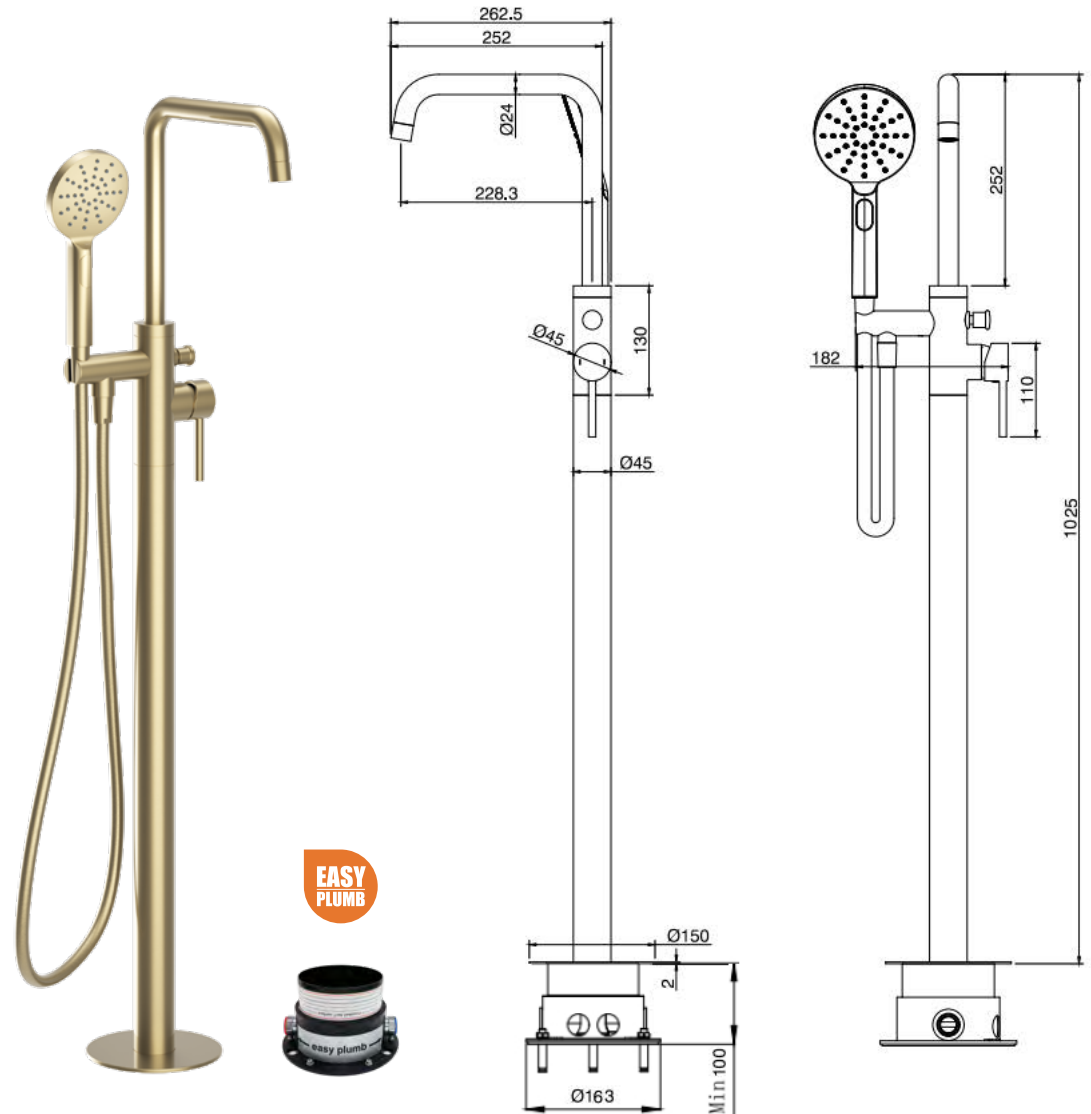

Ryver - Brushed Brass Easy-Plumb Floor Standing Bath Shower Mixer & Kit

CONSTRUCTION	Brass Body
FINISHES	Brushed Brass PVD Finish
PRODUCT TYPE	Contemporary
WATER PRESSURE	Min. 1.0 Bar, Max. 6.0 Bar
PLUMBING SYSTEMS	Suitable for all plumbing systems, Hot and Cold water pressure preferably balanced. Max. supply pressure differential requirement no greater than 5:1
STANDARDS	Complies with BS 6920, BS EN 200
CERTIFICATION	Manufactured to Comply with WRAS (approval pending)
CARTRIDGE	Citec Cartridge
AERATOR	Neoperl Aerator
FITTING	Easy-Plumb Box
FLEXI TAILS	Tucaí WRAS
MORE INFO	PVC Hose & Triple Function Handset

Flow Rates (Litres per minute)

SYSTEM PRESSURE	0.1 Bar	0.2 Bar	0.3 Bar	0.5 Bar	1.0 Bar	1.5 Bar	2.0 Bar	3.0 Bar	4.0 Bar	5.0 Bar
	1.38	2.93	4.25	6.32	9.98	12.91	15.35	19.15	22.43	25.32

The information contained on this page was correct at date of issue. Fitting dimensions are provided as a guide only. Some variation may occur due to manufacturing tolerances. We pursue a policy of continuing improvement in design and performance of our products and so reserve the right to change specifications without prior notice.