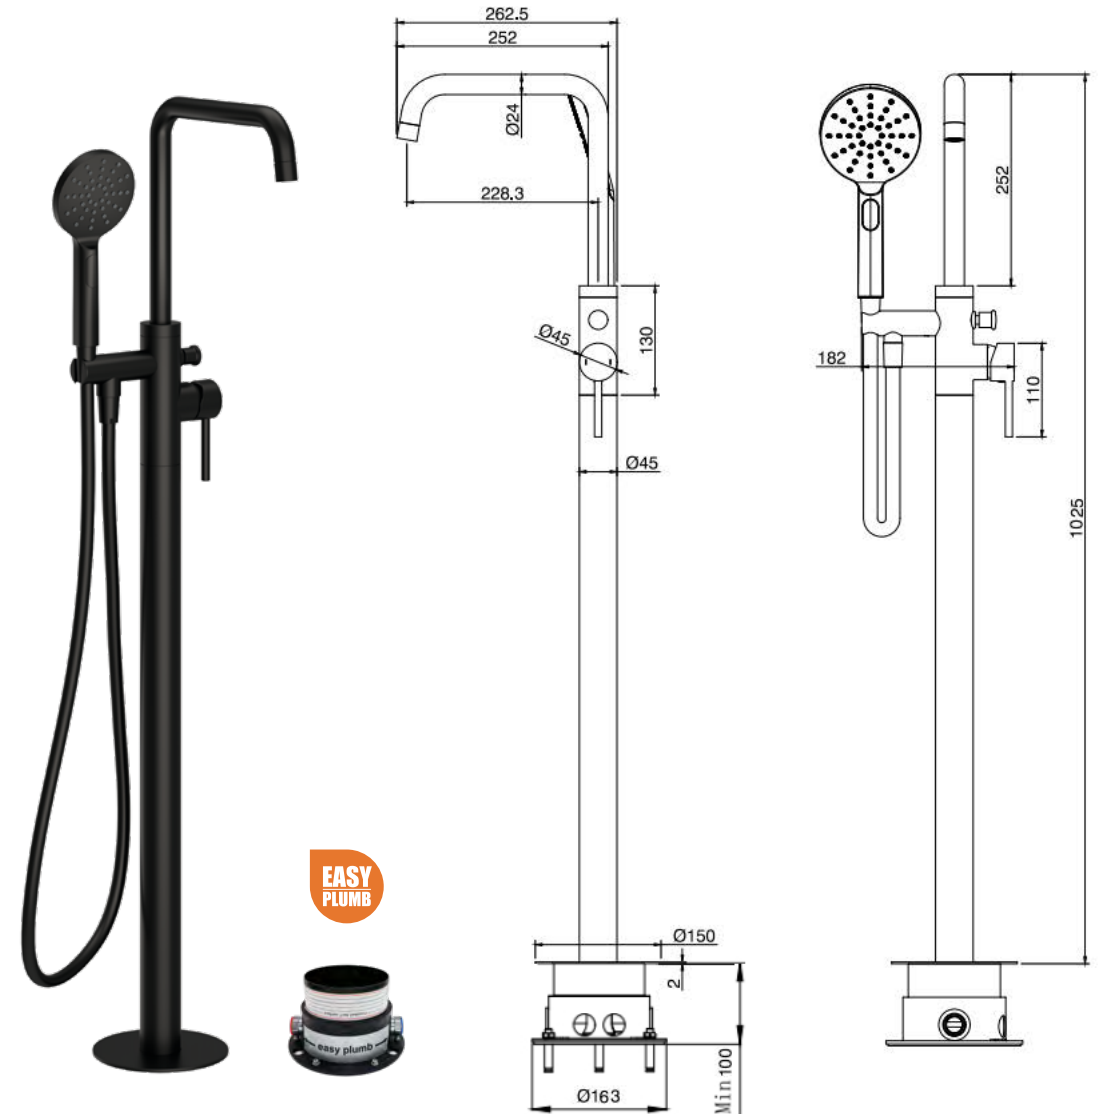

Ryver - Black Easy-Plumb Floor Standing Bath Shower Mixer & Kit

CONSTRUCTION	Brass Body
FINISHES	Matt Black Electro Plated
PRODUCT TYPE	Contemporary
WATER PRESSURE	Min. 1.0 Bar, Max. 6.0 Bar
PLUMBING SYSTEMS	Suitable for all plumbing systems, Hot and Cold water pressure preferably balanced. Max. supply pressure differential requirement no greater than 5:1
STANDARDS	Complies with BS 6920, BS EN 200
CERTIFICATION	Manufactured to Comply with WRAS (approval pending)
CARTRIDGE	Citec Cartridge
AERATOR	Neoperl Aerator
FITTING	Easy-Plumb Box
FLEXI TAILS	Tucaí WRAS
MORE INFO	PVC Hose & Triple Function Handset

Flow Rates (Litres per minute)

SYSTEM PRESSURE	0.1 Bar	0.2 Bar	0.3 Bar	0.5 Bar	1.0 Bar	1.5 Bar	2.0 Bar	3.0 Bar	4.0 Bar	5.0 Bar
	1.38	2.93	4.25	6.32	9.98	12.91	15.35	19.15	22.43	25.32

The information contained on this page was correct at date of issue. Fitting dimensions are provided as a guide only. Some variation may occur due to manufacturing tolerances. We pursue a policy of continuing improvement in design and performance of our products and so reserve the right to change specifications without prior notice.