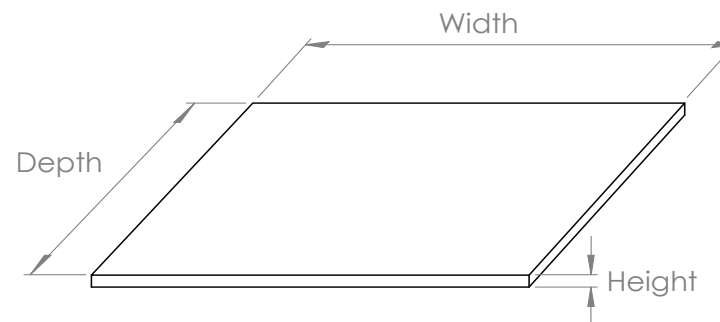

Black Marquina Marble Worktop

FINISH: Black Marquina Marble

ADDITIONAL INFORMATION: Suitable for Serra, Bonita, Axel, Madison, Hampton & Clayton

Code	Name	Width(mm)	Depth(mm)	Height(mm)
MLBMWT60	Black Marquina Worktop W 600 x D 460mm	612	462	22
MLBMWT70	Black Marquina Worktop W 700 x D 460mm	712	462	22
MLBMWT80	Black Marquina Worktop W 800 x D 460mm	812	462	22
MLBMWT950	Black Marquina Worktop W 950 x D 500mm	962	512	22
MLBMWT100	Black Marquina Worktop W 1000 x D 460mm	1012	462	22
MLBMWT120	Black Marquina Worktop W 1200 x D 460mm	1212	462	22