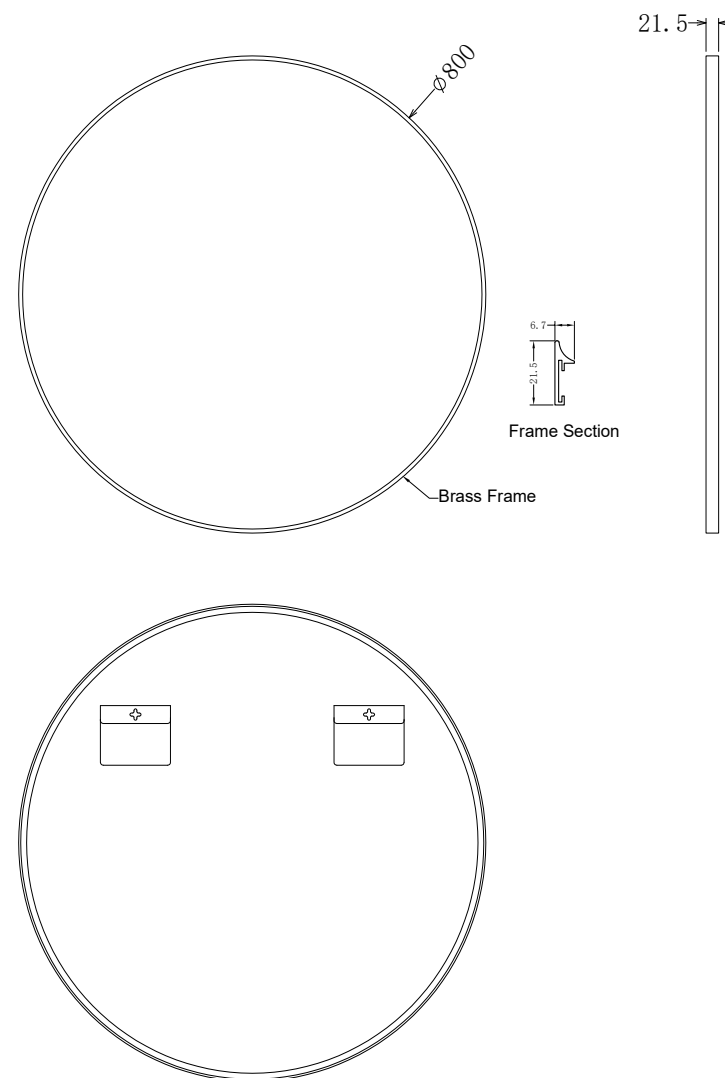

# Kaci 80 - Non Illuminated Brushed Brass Frame Mirror

**CODE:** MLMIXKA80BB

**SIZE:** H 800 x W 800 x D 21.5mm

**NET WEIGHT:** 8.35 Kg

The information contained on this page was correct at date of issue. Fitting dimensions are provided as a guide only. Some variation may occur due to manufacturing tolerances. We pursue a policy of continuing improvement in design and performance of our products and so reserve the right to change specifications without prior notice.