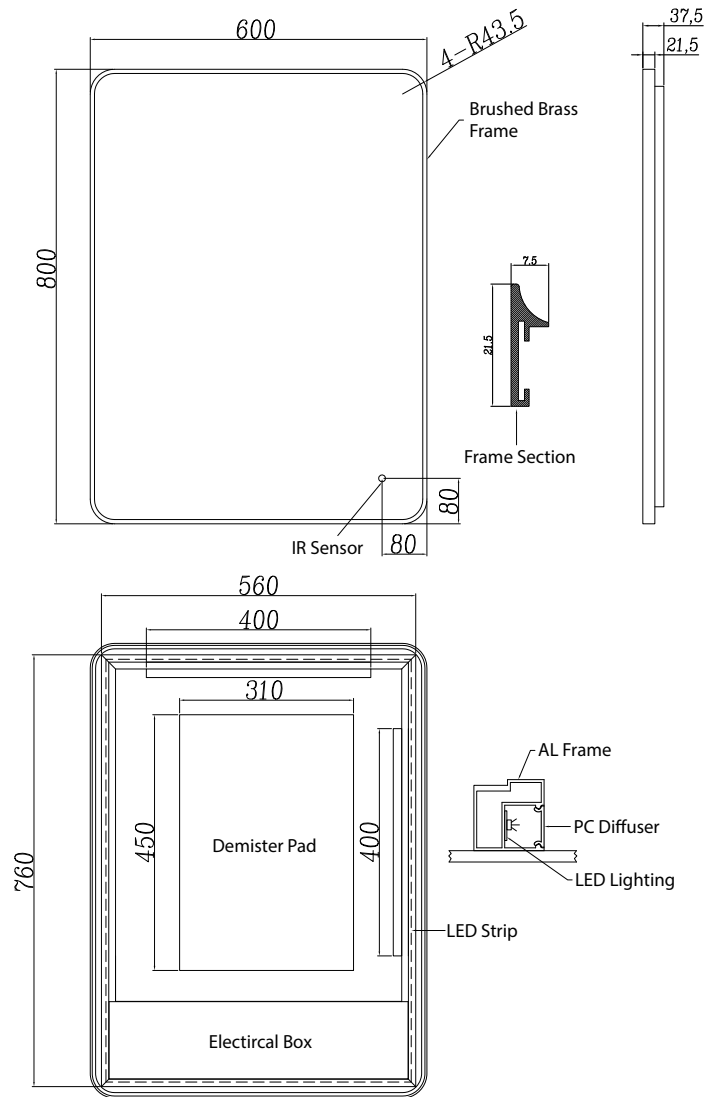

Quin 60 - Brushed Brass LED Mirror

CODE: MLMIQUI60

SIZE: H 800 x W 600 x D 38mm

FEATURES:

- Brushed Brass Framed LED Mirror
- Multi Functional Contactless Sensor Controls Light from Cool - Warm Brightness with Memory Function
- Ambient Lighting
- Landscape or Portrait
- Heated Demister Pad
- IP44

The information contained on this page was correct at date of issue. Fitting dimensions are provided as a guide only. Some variation may occur due to manufacturing tolerances. We pursue a policy of continuing improvement in design and performance of our products and so reserve the right to change specifications without prior notice.