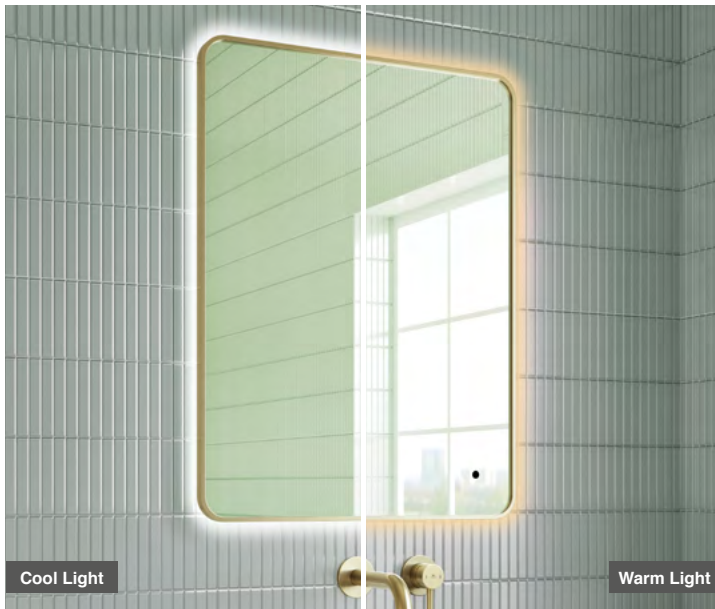

Quin 60 - Brushed Brass LED Mirror

CODE: MLMIQUI60

SIZE: H 800 x W 600 x D 38mm

FEATURES:

- Brushed Brass Framed LED Mirror
- Multi Functional Contactless Sensor Controls Light from Cool - Warm Brightness with Memory Function
- Ambient Lighting
- Landscape or Portrait
- Heated Demister Pad
- IP44