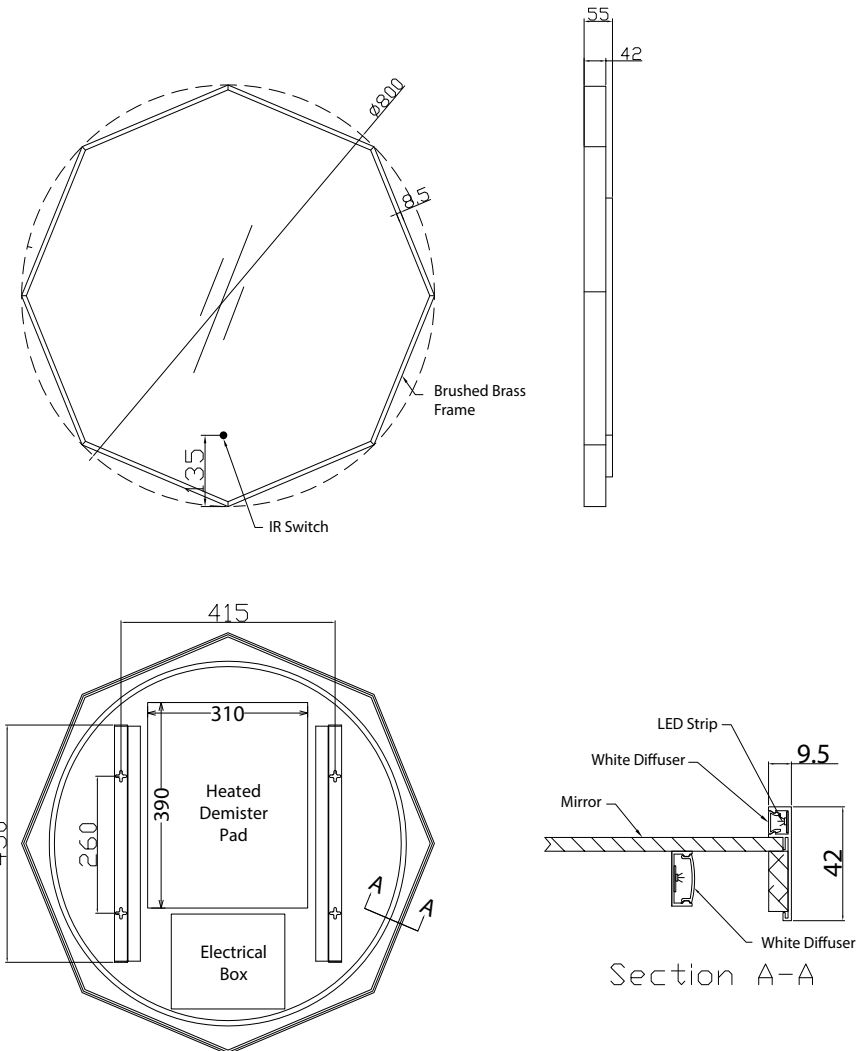

Octa 80 - LED Brushed Brass Mirror

CODE: MLMIOCT80BB

SIZE: H 800 x W 800 x D 55mm

NET WEIGHT: 10.05 Kg

FEATURES:

- Brushed Brass Framed LED Mirror
- Multi Functional Contactless Sensor Controls
Light from Cool - Warm Brightness with
Memory Function
- Heated Demister Pad
- IP44

The information contained on this page was correct at date of issue. Fitting dimensions are provided as a guide only. Some variation may occur due to manufacturing tolerances. We pursue a policy of continuing improvement in design and performance of our products and so reserve the right to change specifications without prior notice.